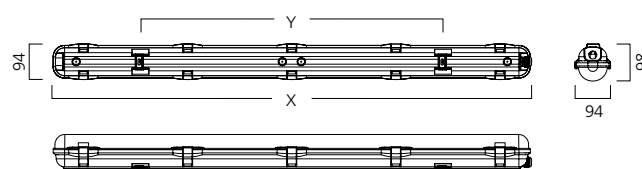

Afmeting (mm)

Sylproof Superia LED enkelvoudige LED strip