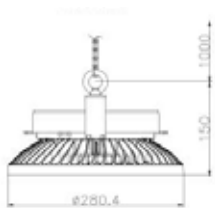

Small - 11,000lm

Large - 22,000lm

Code	Description	Driver	Beam angle/Lens (°)	Colour name	Colour Temperature (K)	Voltage (V)	Drive current (mA)	System power consumption (W)	Lumen output (lm)	Efficacy (lm/W)
<b>Start Highbay High Efficiency</b>										
<b>Small - 11,000lm</b>										
0039331	Start Highbay HE 4K 11KLM WIDE	Electronic	85	Neutral White	4,000	220-240	2,450	80	10,700	132
0039332	Start Highbay HE 4K 11KLM MEDIUM	Electronic	85	Neutral White	4,000	220-240	2,450	80	10,900	135
<b>Large - 22,000lm</b>										
0039333	Start Highbay HE 4K 22KLM WIDE	Electronic	85	Neutral White	4,000	220-240	4,200	150	21,700	139
0039334	Start Highbay HE 4K 22KLM MEDIUM	Electronic	85	Neutral White	4,000	220-240	4,200	150	21,900	140
0039335	Start Highbay HE 4K 22KLM WIDE DALI	DALI	55	Neutral White	4,000	220-240	4,200	150	21,700	139
0039336	Start Highbay HE 4K 22KLM MED DALI	DALI	55	Neutral White	4,000	220-240	4,200	150	21,900	140

Legend: 4,000K = 4,000K Neutral White; 11KLM = 10,000 lumens; 22KLM = 20,000 lumens; WIDE = Wide beam; MEDIUM = Medium beam

**Accessories**

0039320 Start Highbay HE BRACKET

**Dimensions (mm)**

**Photometric data**