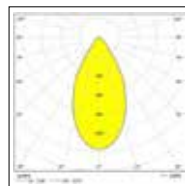

Small - 11,000lm

Large - 22,000lm

Code	Description	Driver	Beam angle/Lens (°)	Colour name	Colour Temperature (K)	Voltage (V)	Drive current (mA)	System power consumption (W)	Lumen output (lm)	Efficacy (lm/W)
<b>Start Highbay High Efficiency</b>										
<b>Small - 11,000lm</b>										
0039331	Start Highbay HE 4K 11KLM WIDE	Electronic	85	Neutral White	4,000	220-240	2,450	80	10,700	132
0039332	Start Highbay HE 4K 11KLM MEDIUM	Electronic	85	Neutral White	4,000	220-240	2,450	80	10,900	135
<b>Large - 22,000lm</b>										
0039333	Start Highbay HE 4K 22KLM WIDE	Electronic	85	Neutral White	4,000	220-240	4,200	150	21,700	139
0039334	Start Highbay HE 4K 22KLM MEDIUM	Electronic	85	Neutral White	4,000	220-240	4,200	150	21,900	140
0039335	Start Highbay HE 4K 22KLM WIDE DALI	DALI	55	Neutral White	4,000	220-240	4,200	150	21,700	139
0039336	Start Highbay HE 4K 22KLM MED DALI	DALI	55	Neutral White	4,000	220-240	4,200	150	21,900	140

Legend: 4,000K = 4,000K Neutral White; 11KLM = 10,000 lumens; 22KLM = 20,000 lumens; WIDE = Wide beam; MEDIUM = Medium beam

**Accessories**

0039320 Start Highbay HE BRACKET

**Dimensions (mm)**

**Photometric data**

Start Highbay HE 80W Wide 4,000K

Start Highbay HE 80W Medium 4,000K

Front view

Side view

Back view

Start Highbay HE 150W Wide 4,000K

Start Highbay HE 150W Medium 4,000K

Front view