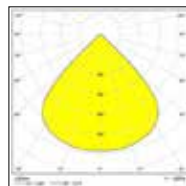

Legend: 4,000K = 4,000K Neutral White; 11KLM = 10,000 lumens; 22KLM = 20,000 lumens; WIDE = Wide beam; MEDIUM = Medium beam

**Accessories**

0039320 Start Highbay HE BRACKET

**Dimensions (mm)**

**Photometric data**

Start Highbay HE 80W Wide 4,000K

Start Highbay HE 80W Medium 4,000K

Front view

Side view

Back view

Start Highbay HE 150W Wide 4,000K

Start Highbay HE 150W Medium 4,000K

Front view