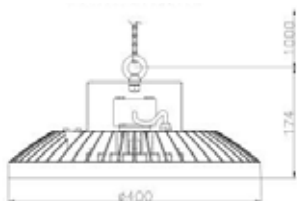

Start Highbay HE 80W Wide 4,000K

Start Highbay HE 80W Medium 4,000K

Front view

Side view

Back view

Start Highbay HE 150W Wide 4,000K

Start Highbay HE 150W Medium 4,000K

Front view