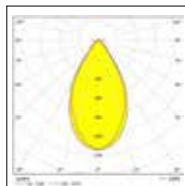

Legend: 4,000K = 4,000K Neutral White; 11KLM = 10,000 lumens; 22KLM = 20,000 lumens; WIDE = Wide beam; MEDIUM = Medium beam

**Accessories**

0039320 Start Highbay HE BRACKET

**Dimensions (mm)**

**Photometric data**

Start Highbay HE 80W Wide 4,000K

Start Highbay HE 80W Medium 4,000K

Front view

Side view

Back view

Start Highbay HE 150W Wide 4,000K

Start Highbay HE 150W Medium 4,000K

Front view