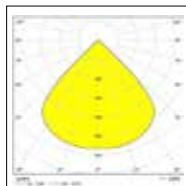

Legend: 4,000K = 4,000K Neutral White; 11KLM = 10,000 lumens; 22KLM = 20,000 lumens; WIDE = Wide beam; MEDIUM = Medium beam

**Accessories**

0039320 Start Highbay HE BRACKET

**Dimensions (mm)**

**Photometric data**

Start Highbay HE 80W Wide 4,000K

Start Highbay HE 80W Medium 4,000K

Front view

Side view

Back view

Start Highbay HE 150W Wide 4,000K

Start Highbay HE 150W Medium 4,000K

Front view