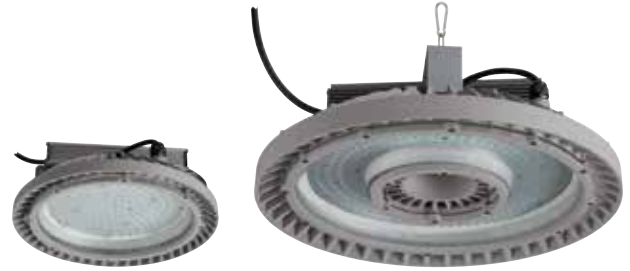

**Start Highbay HE** is available in 2 versions (Small - 11,000lm and Large - 22,000lm) and 2 beam angles (medium or wide beam), allowing you to choose the best option depending on the job at hand.

**Start Highbay HE** delivers high performance: up to 22,000lm (luminaire lumen output on Large version), equating to 140 lm/W (total system efficiency).

Being part of the EVO LED range of luminaires means **Start Highbay HE** has been developed for efficiency, functionality and reliability; making it the go-to range for installers and contractors.

by **FEILO SYLVANIA**

# Start Highbay High Efficiency

Efficiency, functionality and reliability

**FEATURES**

- Start Highbay HE is perfect for retail, industry, manufacturing, airports or data centres
- 80W and 150W LED High bay fixtures
- High performance: delivers 21,900 lm (luminaire lumen output on 150W version), with up to 140lm/W (total system efficiency)
- Available in medium (55°) or wide (85°) beams
- Light weight magnesium alloy housing enabling ease of installation
- Available in neutral white (4,000K)
- Available in electronic and DALI dimmable versions
- Additional brackets for wall mounting as accessories
- Energy class: A++, A+, A
- Long lifetime: 50,000 hours life at 70% of the original output L70