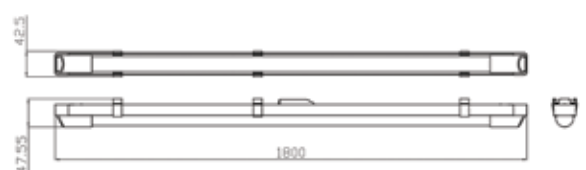

#### Dimensions (mm)

IP20 Batten 600mm

IP20 Batten 1200mm

IP20 Batten 1500mm

IP20 Batten 1800mm

[www.feilosylvania.com](http://www.feilosylvania.com)

T: ..... F: .....  
Email: .....

Although every effort has been made to ensure accuracy in the compilation of the technical detail within this publication, specifications and performance data are constantly changing. Current details should therefore be checked with Feilo Sylvania Europe Limited.