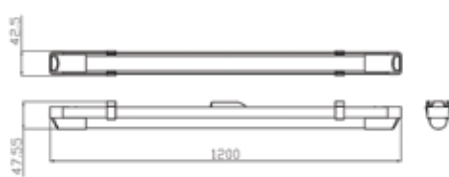

End Cap

Item number	Description	Voltage (V)	Watt (W)	Lumen	Efficiency (lm/w)	Beam Angles (°)	CRI	Color Temp. (K)	IP rating	IK Rating	Housing Color	Length (mm)	Width (mm)	Height (mm)	Lifetime (Hrs)
0045158	LED IP20 BATTEN L600 SINGLE	220-240	8	920	115	175	80	4000	IP20	IK02	white	600	42.5	47.55	25000
0045159	LED IP20 BATTEN L1200 SINGLE	220-240	16	1900	120	175	80	4000	IP20	IK02	white	1200	42.5	47.55	25000
0045160	LED IP20 BATTEN L1500 SINGLE	220-240	18	2200	122	175	80	4000	IP20	IK02	white	1500	42.5	47.55	25000
0045161	LED IP20 BATTEN L1800 SINGLE	220-240	24	2900	122	175	80	4000	IP20	IK02	white	1800	42.5	47.55	25000

#### Photometric data

L600

L1200

L1500

L1800

#### Dimensions (mm)

IP20 Batten 600mm

IP20 Batten 1200mm

IP20 Batten 1500mm

IP20 Batten 1800mm

[www.feilosylvania.com](http://www.feilosylvania.com)

T: ..... F: .....  
Email: .....

Although every effort has been made to ensure accuracy in the compilation of the technical detail within this publication, specifications and performance data are constantly changing. Current details should therefore be checked with Feilo Sylvania Europe Limited.