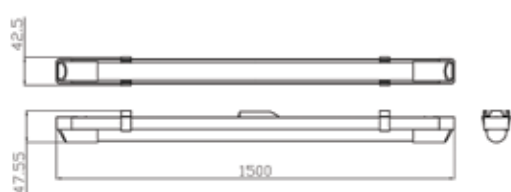

#### Dimensions (mm)

IP20 Batten 600mm

IP20 Batten 1200mm

IP20 Batten 1500mm

IP20 Batten 1800mm

[www.feilosylvania.com](http://www.feilosylvania.com)

T: ..... F: .....  
Email: .....

Although every effort has been made to ensure accuracy in the compilation of the technical detail within this publication, specifications and performance data are constantly changing. Current details should therefore be checked with Feilo Sylvania Europe Limited.