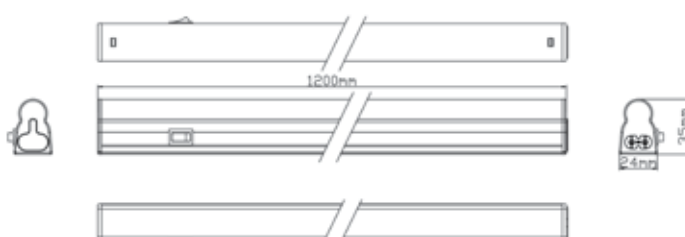

### Dimensions (mm)

Side Entry				Top Entry			
Type	Length	Width	Height	Type	Length	Width	Height
L300	300mm	24mm	35mm	L1200	1200mm	24mm	44mm
L600	600mm	24mm	35mm				
L900	900mm	24mm	35mm				
L1200	1200mm	24mm	35mm				
L1500	1500mm	24mm	35mm				

LED Pipe L300 - Side Entry

LED Pipe L600 - Side Entry

LED Pipe L900 - Side Entry

LED Pipe L1200 - Side Entry

LED Pipe L1200 - Top Entry

LED Pipe L1500 - Side Entry

## LED PIPE Seamless linkable LED linear light

[www.feilosylvania.com](http://www.feilosylvania.com)

T: ..... F: .....  
Email: .....

Although every effort has been made to ensure accuracy in the compilation of the technical detail within this publication, specifications and performance data are constantly changing. Current details should therefore be checked with Feilo Sylvania Europe Limited