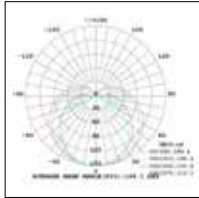

LED PIPE L600