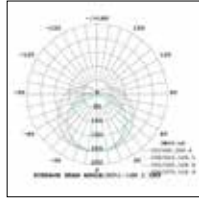

### Photometric data

LED PIPE L300

LED PIPE L600

LED PIPE L900

LED PIPE L1200

LED PIPE L1500

### Dimensions (mm)

Side Entry				Top Entry			
Type	Length	Width	Height	Type	Length	Width	Height
L300	300mm	24mm	35mm	L1200	1200mm	24mm	44mm
L600	600mm	24mm	35mm				
L900	900mm	24mm	35mm				
L1200	1200mm	24mm	35mm				
L1500	1500mm	24mm	35mm				