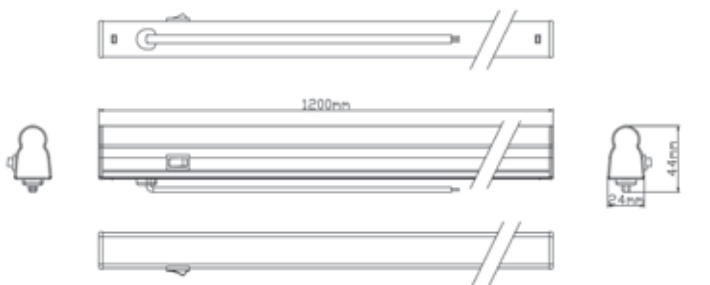

### Dimensions (mm)

Side Entry				Top Entry			
Type	Length	Width	Height	Type	Length	Width	Height
L300	300mm	24mm	35mm	L1200	1200mm	24mm	44mm
L600	600mm	24mm	35mm				
L900	900mm	24mm	35mm				
L1200	1200mm	24mm	35mm				
L1500	1500mm	24mm	35mm				

LED Pipe L300 - Side Entry

LED Pipe L600 - Side Entry

LED Pipe L900 - Side Entry

LED Pipe L1200 - Side Entry

LED Pipe L1200 - Top Entry

LED Pipe L1500 - Side Entry

## LED PIPE Seamless linkable LED linear light

[www.feilosylvania.com](http://www.feilosylvania.com)

T: ..... F: .....  
Email: .....

Although every effort has been made to ensure accuracy in the compilation of the technical detail within this publication, specifications and performance data are constantly changing. Current details should therefore be checked with Feilo Sylvania Europe Limited