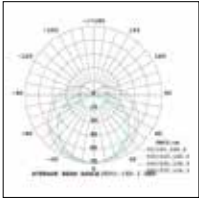

LED PIPE

Seamless linkable LED linear light

Photometric data

LED PIPE L300