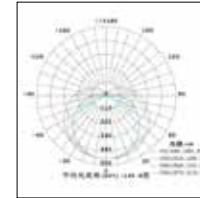

### Photometric data

LED PIPE L300

LED PIPE L600

LED PIPE L900

LED PIPE L1200

LED PIPE L1500

### Dimensions (mm)

Side Entry				Top Entry			
Type	Length	Width	Height	Type	Length	Width	Height
L300	300mm	24mm	35mm	L1200	1200mm	24mm	44mm
L600	600mm	24mm	35mm				
L900	900mm	24mm	35mm				
L1200	1200mm	24mm	35mm				
L1500	1500mm	24mm	35mm				