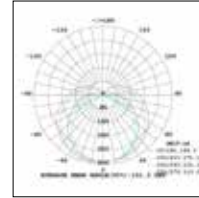

### Photometric data

LED PIPE L300

LED PIPE L600

LED PIPE L900

LED PIPE L1200

LED PIPE L1500

### Dimensions (mm)

Side Entry				Top Entry			
Type	Length	Width	Height	Type	Length	Width	Height
L300	300mm	24mm	35mm	L1200	1200mm	24mm	44mm
L600	600mm	24mm	35mm				
L900	900mm	24mm	35mm				
L1200	1200mm	24mm	35mm				
L1500	1500mm	24mm	35mm				