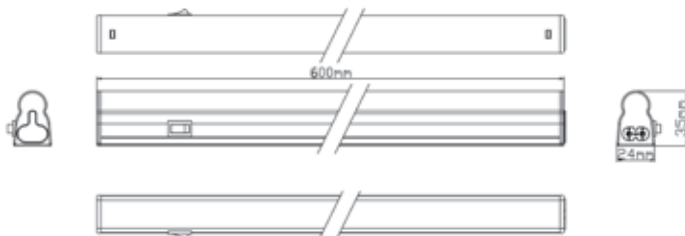

LED Pipe L600 - Side Entry