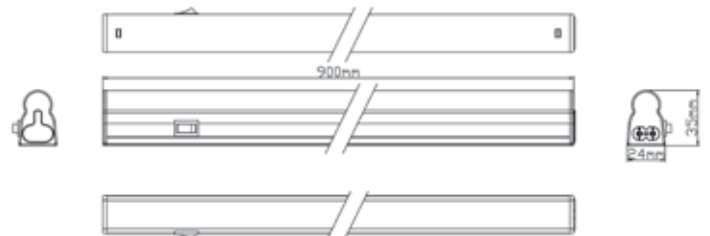

### Dimensions (mm)

Side Entry				Top Entry			
Type	Length	Width	Height	Type	Length	Width	Height
L300	300mm	24mm	35mm	L1200	1200mm	24mm	44mm
L600	600mm	24mm	35mm				
L900	900mm	24mm	35mm				
L1200	1200mm	24mm	35mm				
L1500	1500mm	24mm	35mm				

LED Pipe L300 - Side Entry

LED Pipe L600 - Side Entry

LED Pipe L900 - Side Entry

LED Pipe L1200 - Side Entry

LED Pipe L1200 - Top Entry

LED Pipe L1500 - Side Entry