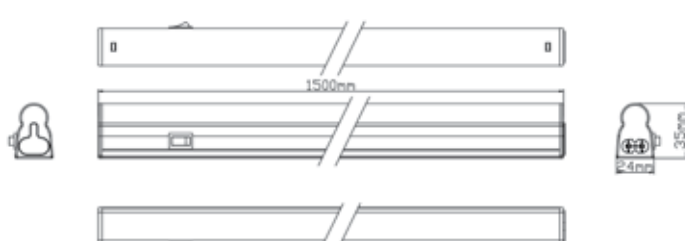

### Dimensions (mm)

Side Entry				Top Entry			
Type	Length	Width	Height	Type	Length	Width	Height
L300	300mm	24mm	35mm	L1200	1200mm	24mm	44mm
L600	600mm	24mm	35mm				
L900	900mm	24mm	35mm				
L1200	1200mm	24mm	35mm				
L1500	1500mm	24mm	35mm				

LED Pipe L300 - Side Entry

LED Pipe L600 - Side Entry

LED Pipe L900 - Side Entry

LED Pipe L1200 - Side Entry

LED Pipe L1200 - Top Entry

LED Pipe L1500 - Side Entry

## LED PIPE Seamless linkable LED linear light

[www.feilosylvania.com](http://www.feilosylvania.com)

T: ..... F: .....  
Email: .....

Although every effort has been made to ensure accuracy in the compilation of the technical detail within this publication, specifications and performance data are constantly changing. Current details should therefore be checked with Feilo Sylvania Europe Limited