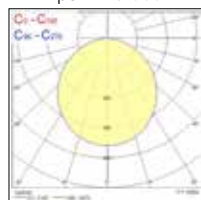

Photometrische Daten

LED Pipe 4W 3.000K

LED Pipe 7W 3.000K

LED Pipe 9W 3.000K

LED Pipe 14W 3.000K

Abmessungen (mm)

Typ	L1	L2	B	H
4W	270mm	282mm	24mm	36mm
7W	570mm	582mm	24mm	36mm
10W	870mm	882mm	24mm	36mm
14W	1.170mm	1.182mm	24mm	36mm