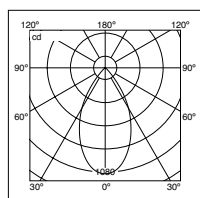

Myriad square IP65 - flood chrome