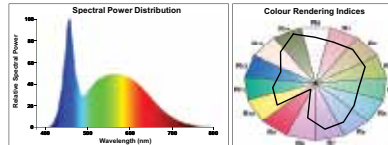

RefLED ES50 & MR16 V4 is available in dimmable and non-dimmable versions and in popular 2700K, 3000K, 4000K and 6500K colour temperatures.

Features

- Up to 90% energy saving
- Same shape and size as halogen lamps
- Wide choice of lumen packages :
 - 220-240V ES50/GU10 - 230lm, 345lm, 425lm and 620lm
 - 12V MR16 – 345lm, 425lm and 621lm
- Compact Cluster SMD technology enabling high efficiency with halogen look
- Reduced visible heat sink from the front
- Available in different colour temperatures - 2700K, 3000K, 4000K and 6500K
- Available in 36 degree or Ultra-Wide 110 degree beam angles
- High efficacy up to 89lm/W
- ES50/GU10 lamps are available in dimmable and non-dimmable versions.
- 15,000 - 25,000 hours average rated life
- 3 year warranty

580lm, 600lm 110°
NDIM

345lm, 425lm 36° NDIM

621lm 36° NDIM

RefLED ES50 & MR16 V4

Dimensions (mm)

Photometric Data

RefLED ES50 V4 36° 827/ 2700K/ Homelight

RefLED ES50 V4 110° 830/ 3000K/ Warm White

RefLED MR16 V4 827/ 2700K/ Homelight

RefLED ES50 V4 36° 830/ 3000K/ Warm White

RefLED ES50 V4 110° Warm White 840/ 4000K/ Cool White

RefLED MR16 V4 830/ 3000K/ Warm White

RefLED ES50 V4 36° 840/ 4000K/ Cool White

RefLED ES50 V4 110° 865/ 6500K/ Daylight

RefLED MR16 V4 840/ 4000K/ Cool White

RefLED ES50 V4 36° 865/ 6500K/ Daylight

RefLED MR16 V4 865/ 6500K/ Daylight