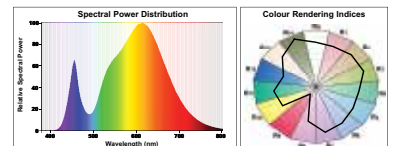

RefLED ES50 & MR16 V4 is available in dimmable and non-dimmable versions and in popular 2700K, 3000K, 4000K and 6500K colour temperatures.

Features

- Up to 90% energy saving
- Same shape and size as halogen lamps
- Wide choice of lumen packages :
 - 220-240V ES50/GU10 - 230lm, 345lm, 425lm and 620lm
 - 12V MR16 – 345lm, 425lm and 621lm
- Compact Cluster SMD technology enabling high efficiency with halogen look
- Reduced visible heat sink from the front
- Available in different colour temperatures - 2700K, 3000K, 4000K and 6500K
- Available in 36 degree or Ultra-Wide 110 degree beam angles
- High efficacy up to 89lm/W
- ES50/GU10 lamps are available in dimmable and non-dimmable versions.
- 15,000 - 25,000 hours average rated life
- 3 year warranty

580lm, 600lm 110°
NDIM

345lm, 425lm 36° NDIM

621lm 36° NDIM

RefLED ES50 & MR16 V4

Dimensions (mm)

Photometric Data

RefLED ES50 V4 36° 827/ 2700K/ Homelight

RefLED ES50 V4 110° 830/ 3000K/ Warm White

RefLED MR16 V4 827/ 2700K/ Homelight

RefLED ES50 V4 36° 830/ 3000K/ Warm White

RefLED ES50 V4 110° Warm White 840/ 4000K/ Cool White

RefLED MR16 V4 830/ 3000K/ Warm White

RefLED ES50 V4 36° 840/ 4000K/ Cool White

RefLED ES50 V4 110° 865/ 6500K/ Daylight

RefLED MR16 V4 840/ 4000K/ Cool White

RefLED ES50 V4 36° 865/ 6500K/ Daylight

RefLED MR16 V4 865/ 6500K/ Daylight