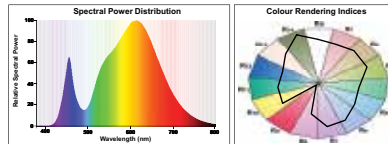

RefLED ES50 & MR16 V4 is available in dimmable and non-dimmable versions and in popular 2700K, 3000K, 4000K and 6500K colour temperatures.

Features

- Up to 90% energy saving
- Same shape and size as halogen lamps
- Wide choice of lumen packages :
 - 220-240V ES50/GU10 - 230lm, 345lm, 425lm and 620lm
 - 12V MR16 – 345lm, 425lm and 621lm
- Compact Cluster SMD technology enabling high efficiency with halogen look
- Reduced visible heat sink from the front
- Available in different colour temperatures - 2700K, 3000K, 4000K and 6500K
- Available in 36 degree or Ultra-Wide 110 degree beam angles
- High efficacy up to 89lm/W
- ES50/GU10 lamps are available in dimmable and non-dimmable versions.
- 15,000 - 25,000 hours average rated life
- 3 year warranty

580lm, 600lm 110°
NDIM

345lm, 425lm 36° NDIM

621lm 36° NDIM

RefLED ES50 & MR16 V4

Dimensions (mm)

Photometric Data

RefLED ES50 V4 36° 827/ 2700K/ Homelight

RefLED ES50 V4 110° 830/ 3000K/ Warm White

RefLED MR16 V4 827/ 2700K/ Homelight

RefLED ES50 V4 36° 830/ 3000K/ Warm White

RefLED ES50 V4 110° Warm White 840/ 4000K/ Cool White

RefLED MR16 V4 830/ 3000K/ Warm White

RefLED ES50 V4 36° 840/ 4000K/ Cool White

RefLED ES50 V4 110° 865/ 6500K/ Daylight

RefLED MR16 V4 840/ 4000K/ Cool White

RefLED ES50 V4 36° 865/ 6500K/ Daylight

RefLED MR16 V4 865/ 6500K/ Daylight