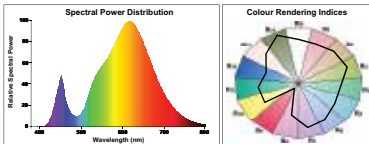

RefLED ES50 & MR16 V4 is available in dimmable and non-dimmable versions and in popular 2700K, 3000K, 4000K and 6500K colour temperatures.

Features

- Up to 90% energy saving
- Same shape and size as halogen lamps
- Wide choice of lumen packages :
 - 220-240V ES50/GU10 - 230lm, 345lm, 425lm and 620lm
 - 12V MR16 – 345lm, 425lm and 621lm
- Compact Cluster SMD technology enabling high efficiency with halogen look
- Reduced visible heat sink from the front
- Available in different colour temperatures - 2700K, 3000K, 4000K and 6500K
- Available in 36 degree or Ultra-Wide 110 degree beam angles
- High efficacy up to 89lm/W
- ES50/GU10 lamps are available in dimmable and non-dimmable versions.
- 15,000 - 25,000 hours average rated life
- 3 year warranty

580lm, 600lm 110°
NDIM

345lm, 425lm 36° NDIM

621lm 36° NDIM

RefLED ES50 & MR16 V4

Dimensions (mm)

Photometric Data

RefLED ES50 V4 36° 827/ 2700K/ Homelight

RefLED ES50 V4 110° 830/ 3000K/ Warm White

RefLED MR16 V4 827/ 2700K/ Homelight

RefLED ES50 V4 36° 830/ 3000K/ Warm White

RefLED ES50 V4 110° Warm White 840/ 4000K/ Cool White

RefLED MR16 V4 830/ 3000K/ Warm White

RefLED ES50 V4 36° 840/ 4000K/ Cool White

RefLED ES50 V4 110° 865/ 6500K/ Daylight

RefLED MR16 V4 840/ 4000K/ Cool White

RefLED ES50 V4 36° 865/ 6500K/ Daylight

RefLED MR16 V4 865/ 6500K/ Daylight