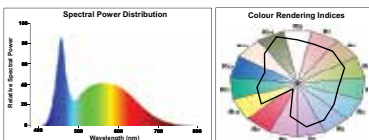

RefLED ES50 & MR16 V4 is available in dimmable and non-dimmable versions and in popular 2700K, 3000K, 4000K and 6500K colour temperatures.

Features

- Up to 90% energy saving
- Same shape and size as halogen lamps
- Wide choice of lumen packages :
 - 220-240V ES50/GU10 - 230lm, 345lm, 425lm and 620lm
 - 12V MR16 – 345lm, 425lm and 621lm
- Compact Cluster SMD technology enabling high efficiency with halogen look
- Reduced visible heat sink from the front
- Available in different colour temperatures - 2700K, 3000K, 4000K and 6500K
- Available in 36 degree or Ultra-Wide 110 degree beam angles
- High efficacy up to 89lm/W
- ES50/GU10 lamps are available in dimmable and non-dimmable versions.
- 15,000 - 25,000 hours average rated life
- 3 year warranty

580lm, 600lm 110°
NDIM

345lm, 425lm 36° NDIM

621lm 36° NDIM

RefLED ES50 & MR16 V4

Dimensions (mm)

Photometric Data

RefLED ES50 V4 36° 827/ 2700K/ Homelight

RefLED ES50 V4 110° 830/ 3000K/ Warm White

RefLED MR16 V4 827/ 2700K/ Homelight

RefLED ES50 V4 36° 830/ 3000K/ Warm White

RefLED ES50 V4 110° Warm White 840/ 4000K/ Cool White

RefLED MR16 V4 830/ 3000K/ Warm White

RefLED ES50 V4 36° 840/ 4000K/ Cool White

RefLED ES50 V4 110° 865/ 6500K/ Daylight

RefLED MR16 V4 840/ 4000K/ Cool White

RefLED ES50 V4 36° 865/ 6500K/ Daylight

RefLED MR16 V4 865/ 6500K/ Daylight