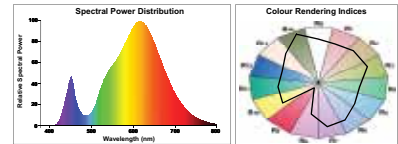

RefLED ES50 & MR16 V4 is available in dimmable and non-dimmable versions and in popular 2700K, 3000K, 4000K and 6500K colour temperatures.

Features

- Up to 90% energy saving
- Same shape and size as halogen lamps
- Wide choice of lumen packages :
 - 220-240V ES50/GU10 - 230lm, 345lm, 425lm and 620lm
 - 12V MR16 – 345lm, 425lm and 621lm
- Compact Cluster SMD technology enabling high efficiency with halogen look
- Reduced visible heat sink from the front
- Available in different colour temperatures - 2700K, 3000K, 4000K and 6500K
- Available in 36 degree or Ultra-Wide 110 degree beam angles
- High efficacy up to 89lm/W
- ES50/GU10 lamps are available in dimmable and non-dimmable versions.
- 15,000 - 25,000 hours average rated life
- 3 year warranty

580lm, 600lm 110°
NDIM

345lm, 425lm 36° NDIM

621lm 36° NDIM

RefLED ES50 & MR16 V4

Dimensions (mm)

Photometric Data

RefLED ES50 V4 36° 827/ 2700K/ Homelight

RefLED ES50 V4 110° 830/ 3000K/ Warm White

RefLED MR16 V4 827/ 2700K/ Homelight

RefLED ES50 V4 36° 830/ 3000K/ Warm White

RefLED ES50 V4 110° Warm White 840/ 4000K/ Cool White

RefLED MR16 V4 830/ 3000K/ Warm White

RefLED ES50 V4 36° 840/ 4000K/ Cool White

RefLED ES50 V4 110° 865/ 6500K/ Daylight

RefLED MR16 V4 840/ 4000K/ Cool White

RefLED ES50 V4 36° 865/ 6500K/ Daylight

RefLED MR16 V4 865/ 6500K/ Daylight