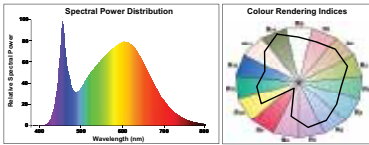

RefLED ES50 & MR16 V4 is available in dimmable and non-dimmable versions and in popular 2700K, 3000K, 4000K and 6500K colour temperatures.

Features

- Up to 90% energy saving
- Same shape and size as halogen lamps
- Wide choice of lumen packages :
 - 220-240V ES50/GU10 - 230lm, 345lm, 425lm and 620lm
 - 12V MR16 – 345lm, 425lm and 621lm
- Compact Cluster SMD technology enabling high efficiency with halogen look
- Reduced visible heat sink from the front
- Available in different colour temperatures - 2700K, 3000K, 4000K and 6500K
- Available in 36 degree or Ultra-Wide 110 degree beam angles
- High efficacy up to 89lm/W
- ES50/GU10 lamps are available in dimmable and non-dimmable versions.
- 15,000 - 25,000 hours average rated life
- 3 year warranty

580lm, 600lm 110°
NDIM

345lm, 425lm 36° NDIM

621lm 36° NDIM

RefLED ES50 & MR16 V4

Dimensions (mm)

Photometric Data

RefLED ES50 V4 36° 827/ 2700K/ Homelight

RefLED ES50 V4 110° 830/ 3000K/ Warm White

RefLED MR16 V4 827/ 2700K/ Homelight

RefLED ES50 V4 36° 830/ 3000K/ Warm White

RefLED ES50 V4 110° Warm White 840/ 4000K/ Cool White

RefLED MR16 V4 830/ 3000K/ Warm White

RefLED ES50 V4 36° 840/ 4000K/ Cool White

RefLED ES50 V4 110° 865/ 6500K/ Daylight

RefLED MR16 V4 840/ 4000K/ Cool White

RefLED ES50 V4 36° 865/ 6500K/ Daylight

RefLED MR16 V4 865/ 6500K/ Daylight