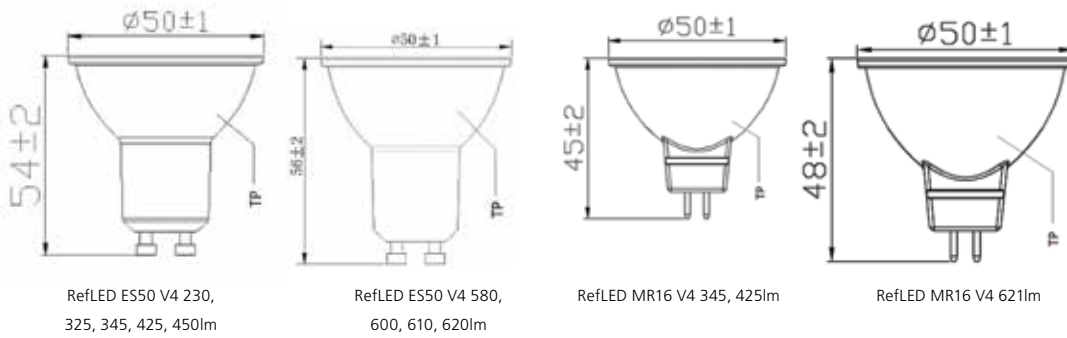

580lm, 600lm 110°
NDIM

345lm, 425lm 36° NDIM

621lm 36° NDIM

RefLED ES50 & MR16 V4

Dimensions (mm)

Photometric Data

RefLED ES50 V4 36° 827/ 2700K/ Homelight

RefLED ES50 V4 110° 830/ 3000K/ Warm White