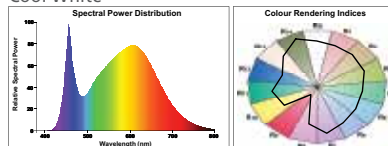

RefLED ES50 & MR16 V4 is available in dimmable and non-dimmable versions and in popular 2700K, 3000K, 4000K and 6500K colour temperatures.

Features

- Up to 90% energy saving
- Same shape and size as halogen lamps
- Wide choice of lumen packages :
 - 220-240V ES50/GU10 - 230lm, 345lm, 425lm and 620lm
 - 12V MR16 – 345lm, 425lm and 621lm
- Compact Cluster SMD technology enabling high efficiency with halogen look
- Reduced visible heat sink from the front
- Available in different colour temperatures - 2700K, 3000K, 4000K and 6500K
- Available in 36 degree or Ultra-Wide 110 degree beam angles
- High efficacy up to 89lm/W
- ES50/GU10 lamps are available in dimmable and non-dimmable versions.
- 15,000 - 25,000 hours average rated life
- 3 year warranty

580lm, 600lm 110°
NDIM

345lm, 425lm 36° NDIM

621lm 36° NDIM

RefLED ES50 & MR16 V4

Dimensions (mm)

Photometric Data

RefLED ES50 V4 36° 827/ 2700K/ Homelight

RefLED ES50 V4 110° 830/ 3000K/ Warm White

RefLED MR16 V4 827/ 2700K/ Homelight

RefLED ES50 V4 36° 830/ 3000K/ Warm White

RefLED ES50 V4 110° Warm White 840/ 4000K/ Cool White

RefLED MR16 V4 830/ 3000K/ Warm White

RefLED ES50 V4 36° 840/ 4000K/ Cool White

RefLED ES50 V4 110° 865/ 6500K/ Daylight

RefLED MR16 V4 840/ 4000K/ Cool White

RefLED ES50 V4 36° 865/ 6500K/ Daylight

RefLED MR16 V4 865/ 6500K/ Daylight