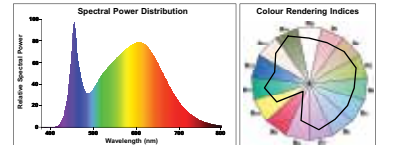

RefLED ES50 & MR16 V4 is available in dimmable and non-dimmable versions and in popular 2700K, 3000K, 4000K and 6500K colour temperatures.

Features

- Up to 90% energy saving
- Same shape and size as halogen lamps
- Wide choice of lumen packages :
 - 220-240V ES50/GU10 - 230lm, 345lm, 425lm and 620lm
 - 12V MR16 – 345lm, 425lm and 621lm
- Compact Cluster SMD technology enabling high efficiency with halogen look
- Reduced visible heat sink from the front
- Available in different colour temperatures - 2700K, 3000K, 4000K and 6500K
- Available in 36 degree or Ultra-Wide 110 degree beam angles
- High efficacy up to 89lm/W
- ES50/GU10 lamps are available in dimmable and non-dimmable versions.
- 15,000 - 25,000 hours average rated life
- 3 year warranty

580lm, 600lm 110°
NDIM

345lm, 425lm 36° NDIM

621lm 36° NDIM

RefLED ES50 & MR16 V4

Dimensions (mm)

Photometric Data

RefLED ES50 V4 36° 827/ 2700K/ Homelight

RefLED ES50 V4 110° 830/ 3000K/ Warm White

RefLED MR16 V4 827/ 2700K/ Homelight

RefLED ES50 V4 36° 830/ 3000K/ Warm White

RefLED ES50 V4 110° Warm White 840/ 4000K/ Cool White

RefLED MR16 V4 830/ 3000K/ Warm White

RefLED ES50 V4 36° 840/ 4000K/ Cool White

RefLED ES50 V4 110° 865/ 6500K/ Daylight

RefLED MR16 V4 840/ 4000K/ Cool White

RefLED ES50 V4 36° 865/ 6500K/ Daylight

RefLED MR16 V4 865/ 6500K/ Daylight