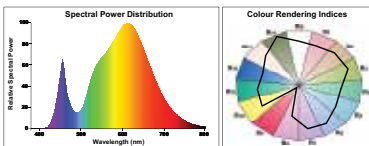

RefLED ES50 V4 36° 830/ 3000K/ Warm White