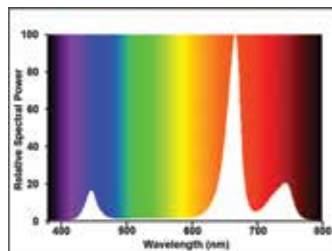

RefLED SylGro LED Flowering