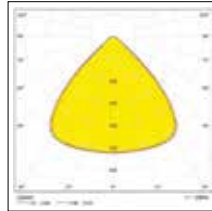

## Photometric Data

START Highbay  
13,000lm

START Highbay  
19,500lm

START Highbay  
26,000lm

Bracket on Product

Bracket

## Dimensions (mm)

\*1-10V / DALI

Although every effort has been made to ensure accuracy in the compilation of the technical detail within this publication, specifications and performance data are constantly changing. Current details should therefore be checked with Feilo Sylvania Europe Limited.