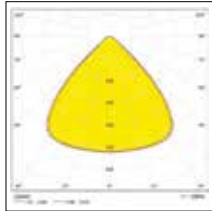

## Photometric Data

START Highbay  
13,000lm

START Highbay  
19,500lm

START Highbay  
26,000lm

Bracket on Product

Bracket