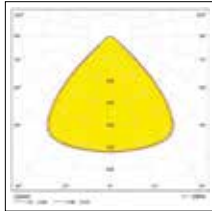

## Photometric Data

START Highbay  
13,000lm

START Highbay  
19,500lm

START Highbay  
26,000lm

Bracket on Product

Bracket