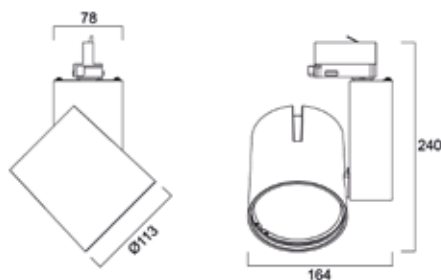

## Dimensions (mm)

## Features

- Decorative heat sink design
- Two different light outputs (35 or 55W) up to 5449lm (4000K)
- Colour rendering index CRI>80
- Available in 3000K or 4000K colour temperatures
- Available in multiple beam angles
- Long lifetime: 50,000 hours life
- White or Black housing
- Non Dimmable
- For mounting on Global Trac Pro 3 circuit tracks
- IR/UV free light source without heat radiation
- Energy Class: A++, A+, A