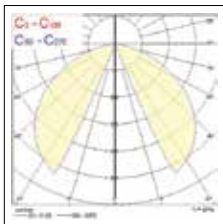

START eco Bollard Rectangular IP65

Features

- Decorative bollard with a sleek modern design
- Extension to the Start eco Outdoor (Velite) range with same look and feel
- Perfect for landscape lighting such as gardens, parks & pathways
- Robust design meets IK10 requirements
- Available in 2 heights: 500mm & 800mm
- Robust mounting system using a mounting bracket and 2* M10 extension screws
- High efficient thermal design: ta -10 to +50°C
- High performance: delivers up to 780lm (luminaire lumen output), and up to 60lm/W (total system efficiency)
- Body Colour (RAL9005)
- Available in Warm White (3000K)
- Energy class: A++, A+, A
- Lifetime of 30,000 hours

Legend: 830 = 80 CRI & 3,000K CCT; BLK = Black; M = Medium; L = Large

Photometric Data

START eco Bollard Rectangular M IP65 750lm 830 BLK

START eco Bollard Rectangular L IP65 750lm 830 BLK

Additional Images