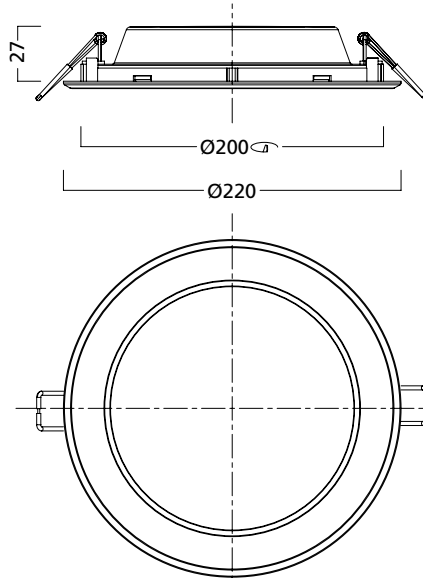

START eco Downlight Flat - Non Dimmable

Dimensions (mm)

START eco Downlight Flat recessed non dimmable

START eco Downlight Flat 900 / 1000 round

START eco Downlight Flat 1260 / 1400 / 1800 / 2000 round

START eco Downlight Flat 1260 / 1400 square