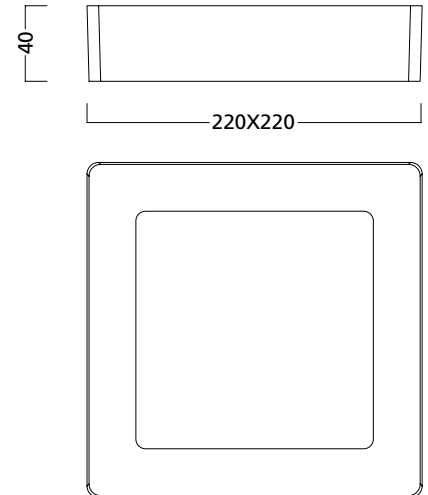

START eco Downlight Flat 1260 / 1400 square