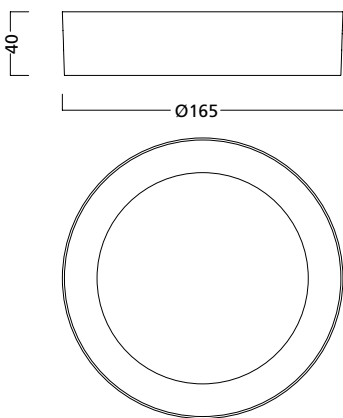

START eco Downlight Flat surface mounted non dimmable

START eco Downlight Flat 900 / 1000 round