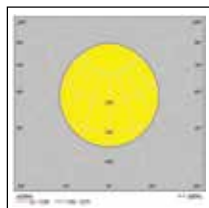

Photometric data

START eco Downlight Flat non dimmable 1,000 round 4,000K

START eco Downlight Flat non dimmable 1,400 round 4,000K

START eco Downlight Flat non dimmable 2,000 round 4,000K

START eco Downlight Flat non dimmable 1,400 square 4,000K