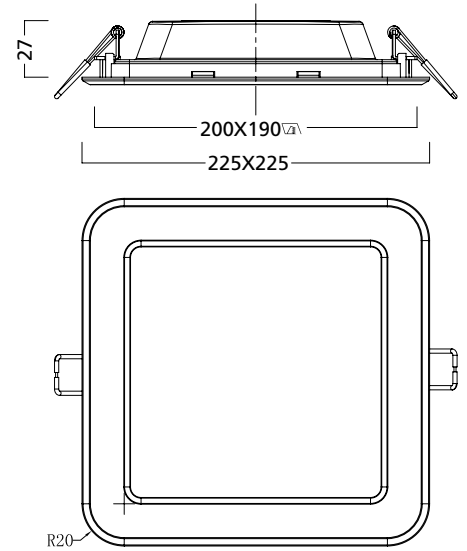

START eco Downlight Flat - Non Dimmable

Dimensions (mm)

START eco Downlight Flat recessed non dimmable

START eco Downlight Flat 900 / 1000 round

START eco Downlight Flat 1260 / 1400 / 1800 / 2000 round

START eco Downlight Flat 1260 / 1400 square