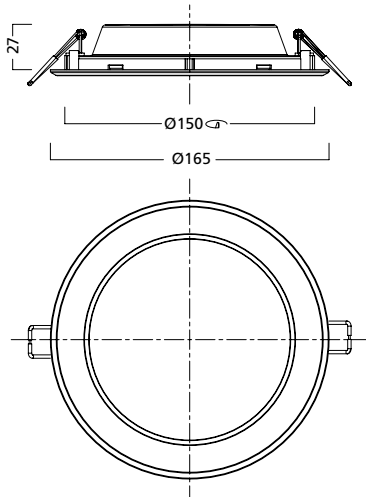

START eco Downlight Flat - Non Dimmable

Dimensions (mm)

START eco Downlight Flat recessed non dimmable

START eco Downlight Flat 900 / 1000 round

START eco Downlight Flat 1260 / 1400 / 1800 / 2000 round

START eco Downlight Flat 1260 / 1400 square