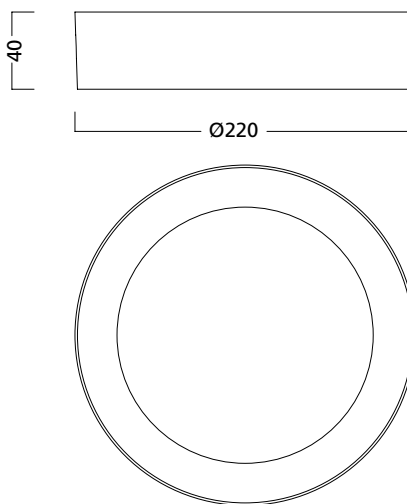

START eco Downlight Flat 1260 / 1400 / 1800 / 2000 round