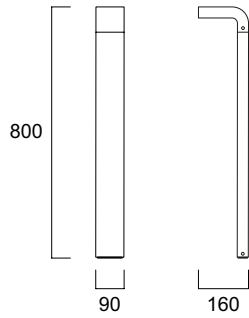

Legend: 830 = 80 CRI & 3,000K CCT; BLK = Black; WHT = White; M = Medium; L = Large.

Additional Images

START eco Surface Wall Round & MW

START eco Surface Wall Square & MW

START eco Surface wall Adjustable Up and Down

START eco Bollard Rectangular M IP65

START eco Outdoor

Dimensions (mm)

START eco Surface Wall Round
IP54 & MW

START eco Surface Wall Square
IP54 & MW

START eco Surface Wall L-Shape IP65

START eco Bollard L-Shape M IP65