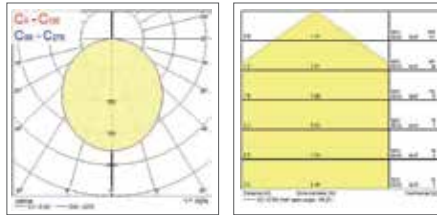

START eco Surface Wall Round IP54 & MW