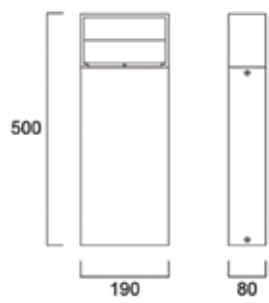

START eco Bollard Rectangular M IP65