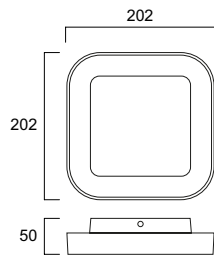

START eco Bollard L-Shape M IP65

START eco Surface Wall L-Shape IP65

START eco Surface Wall Round IP54 & MW

START eco Surface Wall Square IP54 & MW

START eco Surface Wall Adjustable Up & Down IP54

START eco Bollard Rectangular L IP65

START eco Bollard Rectangular M IP65

START eco Outdoor

Dimensions (mm)

START eco Surface Wall Round
IP54 & MW

START eco Surface Wall Square
IP54 & MW

START eco Surface Wall L-Shape IP65

START eco Bollard L-Shape M IP65