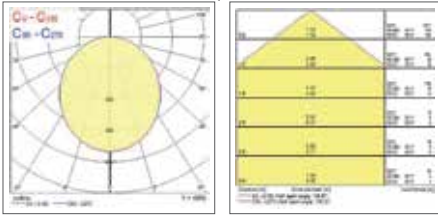

START eco Bollard L-Shape M IP65

START eco Surface Wall L-Shape IP65

START eco Surface Wall Round IP54 & MW

START eco Surface Wall Square IP54 & MW

START eco Surface Wall Adjustable Up & Down IP54

START eco Bollard Rectangular L IP65