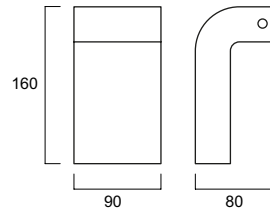

Legend: 830 = 80 CRI & 3,000K CCT; BLK = Black; WHT = White; M = Medium; L = Large.

Additional Images

START eco Surface Wall Round & MW

START eco Surface Wall Square & MW

START eco Surface wall Adjustable Up and Down

START eco Bollard Rectangular M IP65

START eco Outdoor

Dimensions (mm)

START eco Surface Wall Round
IP54 & MW

START eco Surface Wall Square
IP54 & MW

START eco Surface Wall L-Shape IP65

START eco Bollard L-Shape M IP65