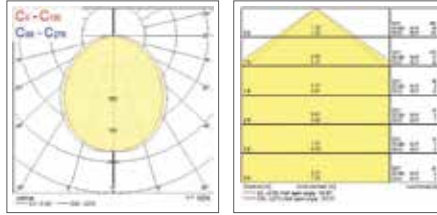

START eco Bollard L-Shape M IP65