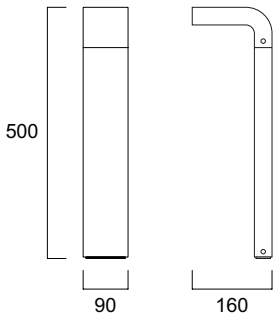

Legend: 830 = 80 CRI & 3,000K CCT; BLK = Black; WHT = White; M = Medium; L = Large.

Additional Images

START eco Surface Wall Round & MW

START eco Surface Wall Square & MW

START eco Surface wall Adjustable Up and Down

START eco Bollard Rectangular M IP65

START eco Outdoor

Dimensions (mm)

START eco Surface Wall Round
IP54 & MW

START eco Surface Wall Square
IP54 & MW

START eco Surface Wall L-Shape IP65

START eco Bollard L-Shape M IP65