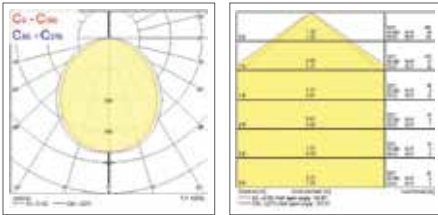

START eco Surface Wall L-Shape IP65