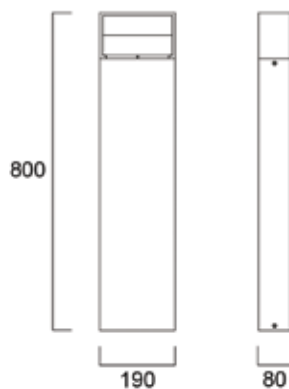

START eco Bollard Rectangular L IP65