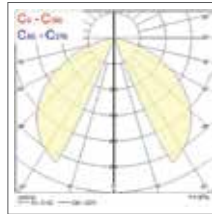

Legend: 830 = 80 CRI & 3,000K CCT; BLK = Black; WHT = White; M = Medium; L = Large.

Additional Images

START eco Surface Wall Round & MW

START eco Surface Wall Square & MW

START eco Surface wall Adjustable Up and Down

START eco Bollard L-Shape M IP65

START eco Surface Wall L-Shape IP65

START eco Surface Wall Round IP54 & MW

START eco Surface Wall Square IP54 & MW

START eco Surface Wall Adjustable Up & Down IP54

START eco Bollard Rectangular L IP65

START eco Bollard Rectangular M IP65

START eco Outdoor

Dimensions (mm)

START eco Surface Wall Round
IP54 & MW

START eco Surface Wall Square
IP54 & MW

START eco Surface Wall L-Shape IP65

START eco Bollard L-Shape M IP65