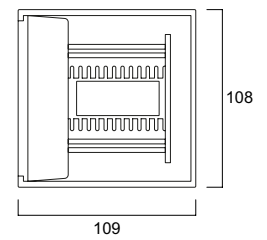

START eco Bollard Rectangular M IP65