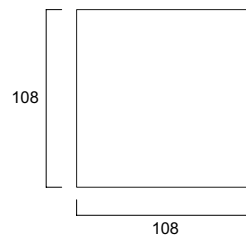

START eco Surface Wall Round IP54