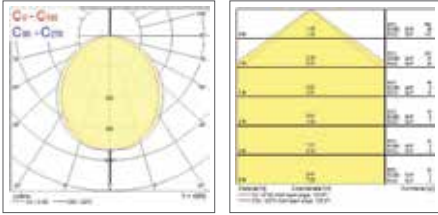

Legend: 830 = 80 CRI & 3,000K CCT; BLK = Black; WHT = White; M = Medium; L = Large.

Additional Images

START eco Surface Wall Round & MW

START eco Surface Wall Square & MW

START eco Surface wall Adjustable Up and Down

START eco Surface Wall Adjustable Up and Down

START eco Bollard Rectangular L-Shape

START eco Surface Wall L-Shape

START eco Bollard L-Shape

START eco Outdoor

Photometric Data

START eco Bollard L-Shape L IP65