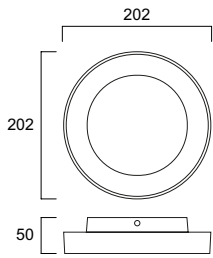

Legend: 830 = 80 CRI & 3,000K CCT; BLK = Black; WHT = White; M = Medium; L = Large.

Additional Images

START eco Surface Wall Round & MW

START eco Surface Wall Square & MW

START eco Surface wall Adjustable Up and Down

START eco Surface Wall Adjustable Up and Down

START eco Bollard Rectangular L-Shape

START eco Surface Wall L-Shape

START eco Bollard L-Shape

START eco Outdoor

Photometric Data

START eco Bollard L-Shape L IP65

START eco Bollard L-Shape M IP65

START eco Surface Wall L-Shape IP65

START eco Surface Wall Round IP54 & MW

START eco Surface Wall Square IP54 & MW

START eco Surface Wall Adjustable Up & Down IP54

START eco Bollard Rectangular L IP65

START eco Bollard Rectangular M IP65

START eco Outdoor

Dimensions (mm)

START eco Surface Wall Round
IP54 & MW

START eco Surface Wall Square
IP54 & MW

START eco Surface Wall L-Shape IP65

START eco Bollard L-Shape M IP65