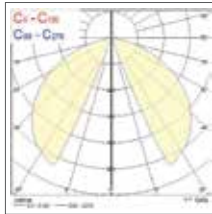

START eco Bollard Rectangular L IP65