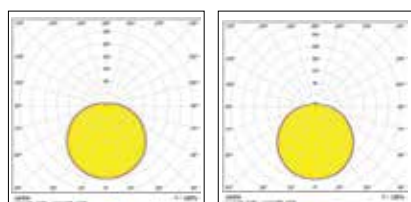

START eco Surface IP44 17W   START eco Surface IP44 24W