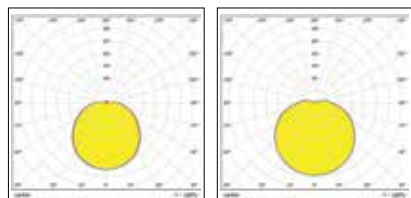

Photometric data

START eco Surface IP44 6W   START eco Surface IP44 12W