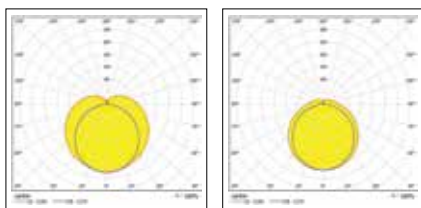

Code	Description	Length (mm)	Beam angle (°)	Colour Temperature (K)	System power consumption (W)	Lumen output (lm)	Efficacy (lm/w)	Lifetime (Hour)
Start Batten IP65 - Single								
0045150	START BATTEN IP65 20W 1200 3K	1246	120	3000	20	2300	115	30,000
0045151	START BATTEN IP65 20W 1200 4K	1246	120	4000	20	2500	125	30,000
0045154	START BATTEN IP65 26W 1500 3K	1542	120	3000	26	3000	115	30,000
0045155	START BATTEN IP65 26W 1500 4K	1542	120	4000	26	3200	123	30,000
Start Batten IP65 - Twin								
0045152	START BATTEN IP65 42W 1200 3K	1200	120	3000	42	4850	115	30,000
0045153	START BATTEN IP65 42W 1200 4K	1200	120	4000	42	5200	124	30,000
0045156	START BATTEN IP65 48W 1500 3K	1500	120	3000	48	5520	115	30,000
0045157	START BATTEN IP65 48W 1500 4K	1500	120	4000	48	6000	125	30,000

Twin Lamp	L1 (mm)	L2 (mm)	L3 (mm)
0045152 0045153	1253	1200	1078
0045156 0045157	1553	1500	1378

Photometric Data

Single IP65 1200 3K

Twin IP65 1200 3K

www.feilosylvania.com

T: F:
Email:

Although every effort has been made to ensure accuracy in the compilation of the technical detail within this publication, specifications and performance data are constantly changing. Current details should therefore be checked with Feilo Sylvania Europe Limited.