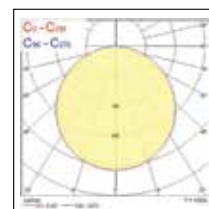

### Données photométriques

Start Flat Panel LED  
600 x 600mm  
HO et HE - 3000K

Start Flat Panel LED  
600 x 600mm  
HO et HE - 4000K

Start Flat Panel LED  
600 x 600mm LO - 3000K

Start Flat Panel LED  
600 x 600mm LO - 4000K