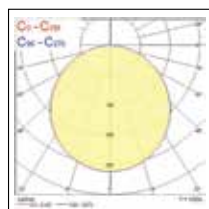

### Données photométriques

Start Flat Panel LED  
600 x 600mm  
HO et HE - 3000K

Start Flat Panel LED  
600 x 600mm  
HO et HE - 4000K

Start Flat Panel LED  
600 x 600mm LO - 3000K

Start Flat Panel LED  
600 x 600mm LO - 4000K