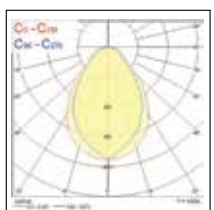

Start Flat Panel LED
1200 x 300mm
UGR19 - 3000K