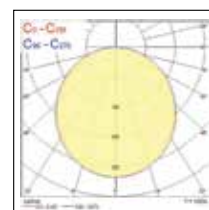

Start Flat Panel LED -
1200 x 300mm - 4000K