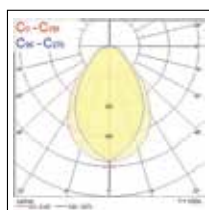

Start Flat Panel LED
1200 x 300mm
UGR19 - 4000K