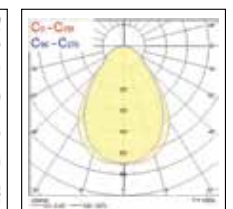

Start Flat Panel LED
600 x 600mm UGR19- 3000K

Start Flat Panel LED
600 x 600mm UGR19- 4000K