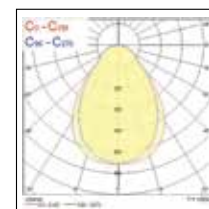

### Données photométriques

Start Flat Panel LED  
600 x 600mm  
HO et HE - 3000K

Start Flat Panel LED  
600 x 600mm  
HO et HE - 4000K

Start Flat Panel LED  
600 x 600mm LO - 3000K

Start Flat Panel LED  
600 x 600mm LO - 4000K