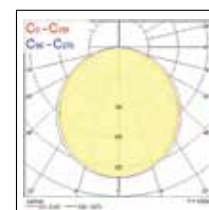

Start Flat Panel LED
1200 x 600mm - 4000K