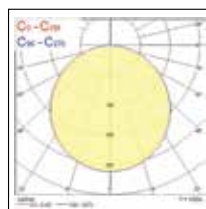

Start Flat Panel LED
600 x 600mm LO - 3000K