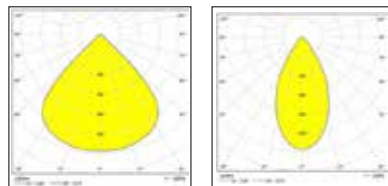

Legend: 4,000K = 4,000K Neutral White; 11KLM = 11,000 lumens; 22KLM = 22,000 lumens; WIDE = Wide beam; MEDIUM = Medium beam

Accessories

0039320	Start Highbay HE BRACKET
---------	--------------------------

Dimensions (mm)

Photometric data

Front view Side view Back view

Front view Side view Back view

www.feilosylvania.com

T: F:
Email:

Although every effort has been made to ensure accuracy in the compilation of the technical detail within this publication, specifications and performance data are constantly changing. Current details should therefore be checked with Feilo Sylvania Europe Limited.