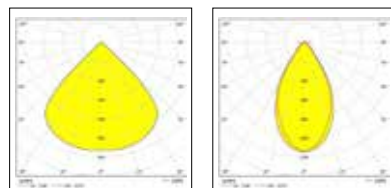

Legend: 4,000K = 4,000K Neutral White; 11KLM = 11,000 lumens; 22KLM = 22,000 lumens; WIDE = Wide beam; MEDIUM = Medium beam

Accessories

0039320	Start Highbay HE BRACKET
---------	--------------------------

Dimensions (mm)

Photometric data

Front view Side view Back view

Front view Side view Back view

www.feilosylvania.com

T: F:
Email:

Although every effort has been made to ensure accuracy in the compilation of the technical detail within this publication, specifications and performance data are constantly changing. Current details should therefore be checked with Feilo Sylvania Europe Limited.