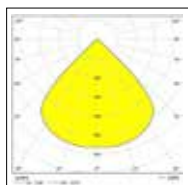

Légende: 4.000K = 4.000K Blanc Neutre; 11KLM = 11.000 lumen; 22KLM = 22.000 lumen; WIDE = Large faisceau; MEDIUM = Faisceau medium

Accessoires

0039320 Étrier Start Highbay HE

Dimensions (mm)

Données photométriques

Start Highbay HE 80W Wide 4.000K

Start Highbay HE 80W Medium 4.000K

Vue de face

Vue de côté

Vue arrière

Start Highbay HE 150W Wide 4.000K

Start Highbay HE 150W Medium 4.000K

Vue de face