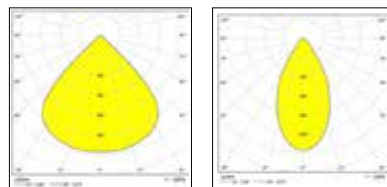

Dati fotometrici

Start Highbay 80W Fascio ampio 4.000K

Start Highbay 80W Fascio medio 4.000K