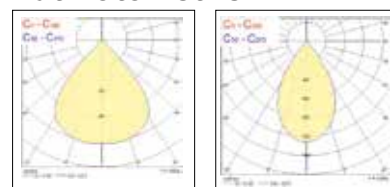

Small - 10,000lm

Large - 20,000lm

Codice	Descrizione	Alimentatore	Fascio/Lente (°)	Colore della luce	Temperatura di colore (K)	Tensione (V)	Corrente (mA)	Potenza totale del sistema (W)	Flusso luminoso (lm)	Efficienza (lm/W)
Small - 10,000lm										
Fascio largo										
0039310	START LED HIGHBAY 4,000K 10KLM EB WIDE	Elettronico	85	Bianco Naturale	4,000	220-240	2,450	95	10,562	111
0039314	START LED HIGHBAY 4,000K 10KLM DALI WIDE	DALI	85	Bianco Naturale	4,000	220-240	2,450	95	10,562	111
Fascio medio										
0039311	START LED HIGHBAY 4,000K 10KLM EB MEDIUM	Elettronico	55	Bianco Naturale	4,000	220-240	2,450	95	10,758	113
0039315	START LED HIGHBAY 4,000K 10KLM DALI MEDIUM	DALI	55	Bianco Naturale	4,000	220-240	2,450	95	10,758	113
Large - 20,000lm										
Fascio largo										
0039312	START LED HIGHBAY 4,000K 20KLM EB WIDE	Elettronico	85	Bianco Naturale	4,000	220-240	4,200	190	21,573	114
0039316	START LED HIGHBAY 4,000K 20KLM DALI WIDE	DALI	85	Bianco Naturale	4,000	220-240	4,200	190	21,573	114
Fascio medio										
0039313	START LED HIGHBAY 4,000K 20KLM EB MEDIUM	Elettronico	55	Bianco Naturale	4,000	220-240	4,200	190	20,961	110
0039317	START LED HIGHBAY 4,000K 20KLM DALI MEDIUM	DALI	55	Bianco Naturale	4,000	220-240	4,200	190	20,961	110

Legenda: 4,000K = 4,000K Bianco naturale; 10KLM = 10,000 lumen; 20KLM = 20,000 lumen; EB = Elettronico; WIDE = Fascio ampio; MEDIUM = Fascio medio

Dimensioni (mm)

Dati fotometrici

Start Highbay 95W
Fascio ampio 4,000K