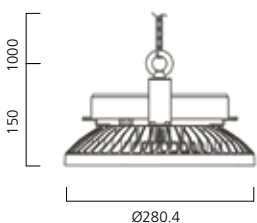

Small - 10,000lm

Large - 20,000lm

Codice	Descrizione	Alimentatore	Fascio/Lente (°)	Colore della luce	Temperatura di colore (K)	Tensione (V)	Corrente (mA)	Potenza totale del sistema (W)	Flusso luminoso (lm)	Efficienza (lm/W)
Small - 10,000lm										
Fascio largo										
0039310	START LED HIGHBAY 4,000K 10KLM EB WIDE	Elettronico	85	Bianco Naturale	4,000	220-240	2,450	95	10,562	111
0039314	START LED HIGHBAY 4,000K 10KLM DALI WIDE	DALI	85	Bianco Naturale	4,000	220-240	2,450	95	10,562	111
Fascio medio										
0039311	START LED HIGHBAY 4,000K 10KLM EB MEDIUM	Elettronico	55	Bianco Naturale	4,000	220-240	2,450	95	10,758	113
0039315	START LED HIGHBAY 4,000K 10KLM DALI MEDIUM	DALI	55	Bianco Naturale	4,000	220-240	2,450	95	10,758	113
Large - 20,000lm										
Fascio largo										
0039312	START LED HIGHBAY 4,000K 20KLM EB WIDE	Elettronico	85	Bianco Naturale	4,000	220-240	4,200	190	21,573	114
0039316	START LED HIGHBAY 4,000K 20KLM DALI WIDE	DALI	85	Bianco Naturale	4,000	220-240	4,200	190	21,573	114
Fascio medio										
0039313	START LED HIGHBAY 4,000K 20KLM EB MEDIUM	Elettronico	55	Bianco Naturale	4,000	220-240	4,200	190	20,961	110
0039317	START LED HIGHBAY 4,000K 20KLM DALI MEDIUM	DALI	55	Bianco Naturale	4,000	220-240	4,200	190	20,961	110

Legenda: 4,000K = 4,000K Bianco naturale; 10KLM = 10,000 lumen; 20KLM = 20,000 lumen; EB = Elettronico; WIDE = Fascio ampio; MEDIUM = Fascio medio

Dimensioni (mm)

Dati fotometrici

Start Highbay 95W
Fascio ampio 4,000K