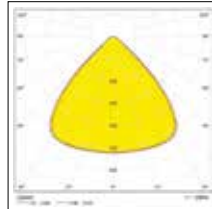

## Photometric Data

START Highbay  
13,000lm

START Highbay  
19,500lm

START Highbay  
26,000lm

Bracket on Product

Bracket

## Dimensions (mm)

\*1-10V / DALI

Although every effort has been made to ensure accuracy in the compilation of the technical detail within this publication, specifications and performance data are constantly changing. Current details should therefore be checked with Feilo Sylvania Europe Limited.