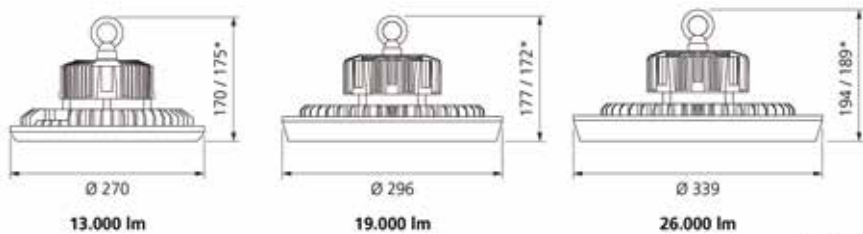

## Photometric Data

START Highbay  
13,000lm

START Highbay  
19,500lm

START Highbay  
26,000lm

Bracket on Product

Bracket

## Dimensions (mm)

\*1-10V / DALI

Although every effort has been made to ensure accuracy in the compilation of the technical detail within this publication, specifications and performance data are constantly changing. Current details should therefore be checked with Feilo Sylvania Europe Limited.