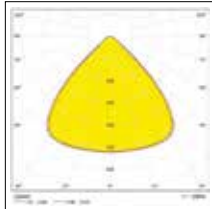

## Photometric Data

START Highbay  
13,000lm

START Highbay  
19,500lm

START Highbay  
26,000lm

Bracket on Product

Bracket