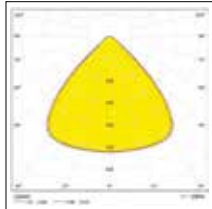

## Photometric Data

START Highbay  
13,000lm

START Highbay  
19,500lm

START Highbay  
26,000lm

Bracket on Product

Bracket