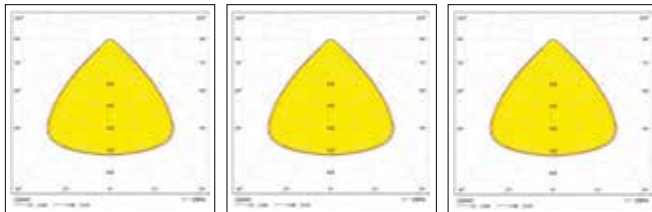

Perspex Reflector

Aluminium Reflector

Black Reflector

Perspex Reflector Hanging

Aluminium Reflector Hanging

Black Reflector Hanging

Photometric Data

Start Highbay 13,000lm Start Highbay 19,500lm Start Highbay 26,000lm