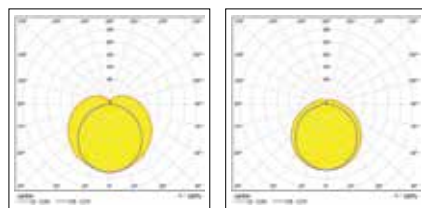

Photometric Data

Single IP65 1200 3K

Twin IP65 1200 3K

www.feilosylvania.com

T: ..... F: .....
Email: .....

Although every effort has been made to ensure accuracy in the compilation of the technical detail within this publication, specifications and performance data are constantly changing. Current details should therefore be checked with Feilo Sylvania Europe Limited.

by **FEILO SYLVANIA**