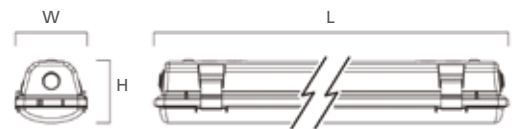

START Waterproof

Features

- LED integrated waterproof fixture in 600mm, 1200mm, 1500mm nominal length (single or twin housing)
- High efficiency throughout the range with up to 132lm/W system efficiency and 60,000 (L80B50) hours lifetime
- Available in both neutral white (4,000K) and cool white (6,500K)
- Photobiological risk group: RG0 for 4,000K and RG1 for 6,500K
- Available with assembled quick connectors (Stucchi)
- Available with 3-hour maintained emergency batteries
- For further cost savings, available with DALI drivers and microwave presence sensor
- DALI versions are DC compatible as standard
- Impact resistant polycarbonate body (IK08)
- Smooth body finish optimized for LEDs with extra flat diffuser, easy to handle
- UV stabilised polycarbonate body and diffuser - no yellow discolouration over time
- Stainless steel fixing brackets for ceiling mounting
- Through wiring version available on request
- Suspension compatible
- 5 year warranty

Photometric Data

Single

Twin

Dimension (mm)

	L	W	H
Twin	665	110	78
Single	1,278	84	75
Twin	1,278	110	78
Single	1,578	84	75
Twin	1,578	110	78

Additional Images

Accessories

Code	Description
Diffusers	
0048850	WEATHERPRF LED G3 5x PC OPAL DIF 600
0048851	WEATHERPRF LED G3 5x PC OPAL DIF S 1200
0048852	WEATHERPRF LED G3 5x PC OPAL DIF T 1200
0048853	WEATHERPRF LED G3 5x PC OPAL DIF S 1500
0048854	WEATHERPRF LED G3 5x PC OPAL DIF T 1500
0048855	WEATHERPRF LED G3 5x PC DIF 600
0048856	WEATHERPRF LED G3 5x PC DIF S 1200
0048857	WEATHERPRF LED G3 5x PC DIF T 1200
0048858	WEATHERPRF LED G3 5x PC DIF S 1500
0048859	WEATHERPRF LED G3 5x PC DIF T 1500
0048860	WEATHERPRF LED G3 5x PA DIF 600
0048861	WEATHERPRF LED G3 5x PA DIF S 1200
0048862	WEATHERPRF LED G3 5x PA DIF T 1200
0048863	WEATHERPRF LED G3 5x PA DIF S 1500
0048864	WEATHERPRF LED G3 5x PA DIF T 1500