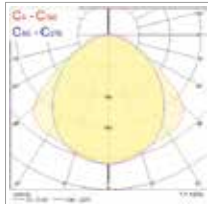

Photometric Data

Single

Twin

Dimension (mm)

	L	W	H
Twin	665	110	78
Single	1,278	84	75
Twin	1,278	110	78
Single	1,578	84	75
Twin	1,578	110	78

Additional Images

Accessories

Code	Description
Diffusers	
0048850	WEATHERPRF LED G3 5x PC OPAL DIF 600
0048851	WEATHERPRF LED G3 5x PC OPAL DIF S 1200
0048852	WEATHERPRF LED G3 5x PC OPAL DIF T 1200
0048853	WEATHERPRF LED G3 5x PC OPAL DIF S 1500
0048854	WEATHERPRF LED G3 5x PC OPAL DIF T 1500
0048855	WEATHERPRF LED G3 5x PC DIF 600
0048856	WEATHERPRF LED G3 5x PC DIF S 1200
0048857	WEATHERPRF LED G3 5x PC DIF T 1200
0048858	WEATHERPRF LED G3 5x PC DIF S 1500
0048859	WEATHERPRF LED G3 5x PC DIF T 1500
0048860	WEATHERPRF LED G3 5x PA DIF 600
0048861	WEATHERPRF LED G3 5x PA DIF S 1200
0048862	WEATHERPRF LED G3 5x PA DIF T 1200
0048863	WEATHERPRF LED G3 5x PA DIF S 1500
0048864	WEATHERPRF LED G3 5x PA DIF T 1500