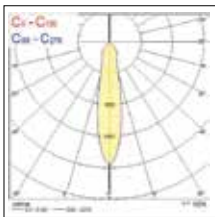

START eco Spikelight IP67 360lm 840 MB

START eco Spikelight IP67 360lm 830 MB