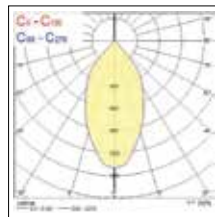

START eco Spikelight IP67 360lm 830 WB

Photometric Data