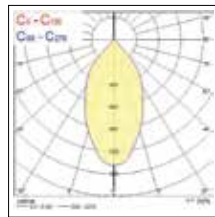

START eco Spikelight IP67 360lm 840 WB

START eco Spikelight IP67 360lm 830 WB