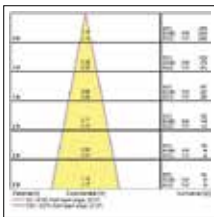

START eco Spikelight IP67 360lm 840 MB

START eco Spikelight IP67 360lm 830 MB