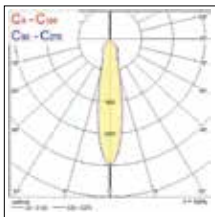

Photometric Data

START eco Spikelight IP67 360lm 840 MB