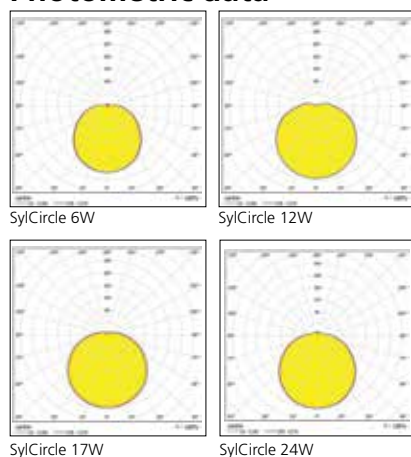

Photometric data