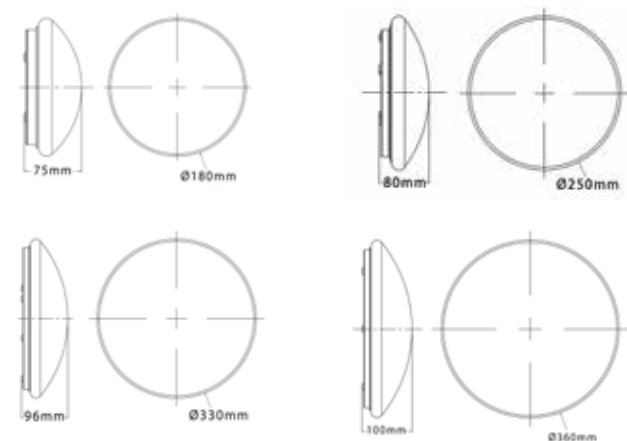

SylCircle is available in warm white (3,000K), neutral white (4,000K) and in four different sizes - SylCircle is a practical fitting that is ideal for the majority of applications in your home.

SylCircle Wall or ceiling mounted LED luminaires

FEATURES

- **NEW:** improved efficiency up to 90 lum/watt
- Highly efficient LED chip technology
- Available in four diameters: 180mm, 250mm, 330mm or 360mm
- Can be wall or ceiling mounted
- 17W and **NEW** 24W microwave sensor version allows for automatic on/off presence control, providing further energy cost savings
- Even and uniform light distribution
- High performance, up to 2,060lm
- Supplied with LED driver (non-dimmable)
- Low maintenance with 30,000 hours LED life expectancy
- Energy Class: A++, A+, A
- IK03 rated white opal diffuser
- Warm White (3000K) and Neutral White (4000K)

Photometric data

Dimension (mm)

www.feilosylvania.com

T: F:
Email:

Although every effort has been made to ensure accuracy in the compilation of the technical detail within this publication, specifications and performance data are constantly changing. Current details should therefore be checked with Feilo Sylvania Europe Limited.