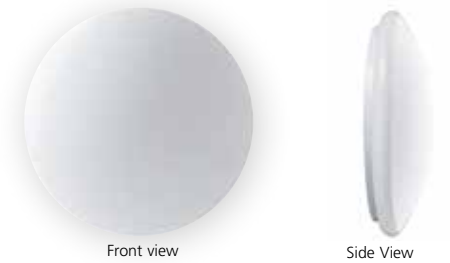

SylCircle Wall or ceiling mounted LED luminaires

FEATURES

- **NEW:** improved efficiency up to 90 lum/watt
- Highly efficient LED chip technology
- Available in four diameters: 180mm, 250mm, 330mm or 360mm
- Can be wall or ceiling mounted
- 17W and **NEW** 24W microwave sensor version allows for automatic on/off presence control, providing further energy cost savings
- Even and uniform light distribution
- High performance, up to 2,060lm
- Supplied with LED driver (non-dimmable)
- Low maintenance with 30,000 hours LED life expectancy
- Energy Class: A++, A+, A
- IK03 rated white opal diffuser
- Warm White (3000K) and Neutral White (4000K)

Item Code	Description	Body size (mm)	Colour Temperature	Colour Temperature (K)	Voltage (V)	Power Consumption (W)	Luminous Flux (lm)	Efficacy (lm/W)	
SylCircle									
0043280	SYLCIRCLE 6W 3000K	180Ø	Warm White	3000	220-240	6	500	83	
0043260	SYLCIRCLE 6W 4000K	180Ø	Neutral White	4000	220-240	6	515	86	
0043281	SYLCIRCLE 12W 3000K	250Ø	Warm White	3000	220-240	12	1000	83	
0043261	SYLCIRCLE 12W 4000K	250Ø	Neutral White	4000	220-240	12	1030	86	
0043282	SYLCIRCLE 17W 3000K	330Ø	Warm White	3000	220-240	17	1500	88	
0043262	SYLCIRCLE 17W 4000K	330Ø	Neutral White	4000	220-240	17	1545	91	
0043283	SYLCIRCLE 24W 3000K	360Ø	Warm White	3000	220-240	24	2000	83	
0043263	SYLCIRCLE 24W 4000K	360Ø	Neutral White	4000	220-240	24	2060	86	
SylCircle Sensor									
0043264	SYLCIRCLE SENSOR 17W 3000K	330Ø	Warm White	3000	220-240	17	1500	88	
0043265	SYLCIRCLE SENSOR 17W 4000K	330Ø	Neutral White	4000	220-240	17	1545	91	
NEW	0043256	SYLCIRCLE SENSOR 24W 3000K	360Ø	Warm White	3000	220-240	24	2000	83
NEW	0043257	SYLCIRCLE SENSOR 24W 4000K	360Ø	Neutral White	4000	220-240	24	2060	86