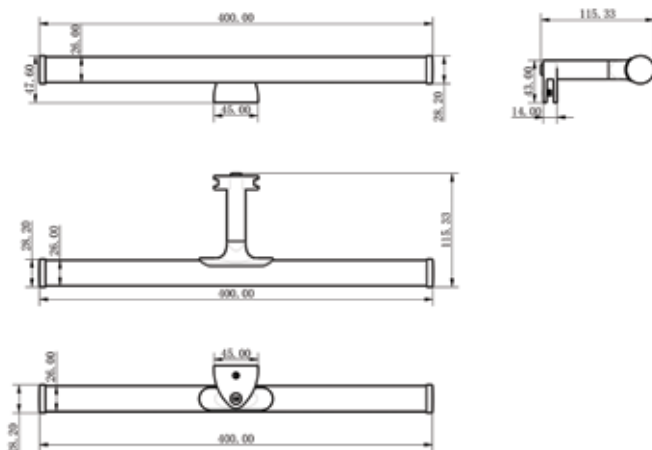

SylMirror is perfect for mirror illumination to enhance the general aesthetics of your bathroom, but can also be used around the house, in the kitchen, living room and bedrooms for cabinet lighting.

SylMirror is an energy efficient solution with an average lifetime of 25,000 hours and is backed by a 2 year warranty for peace of mind.

Features

- 6W and 8W versatile mirror and cabinet lighting luminaires
- Two easy ways to install: against the wall and above cabinet
- Available in two shapes: slim and flute
- Chrome finish
- Available in warm white (3000K) and cool white (4000K)
- Bathroom suitable: IP44 (Zone 2)
- Energy efficient solution with an average lifetime of 25,000h
- Energy class: A++, A+, A
- Non-dimmable
- 2 year warranty

Product information

Code	Description	Voltage (V)	Wattage (W)	Luminous flux (lm)	Efficacy (lm/W)	Beam Angle (°)	CRI	Colour Temperature (K)	IP Rating	IK Rating	Housing Colour	Length (mm)	Width (mm)	Height (mm)	Lifetime (h)
SylMirror															
Slim															
0043213	SylMirror Slim Chrome IP44	220-240	8	560	70	110	≥80	4000	IP44	IK03	Silver & Chrome	400	119.7	46.8	25,000
0043241	SylMirror Slim Chrome IP44	220-240	8	560	70	110	≥80	3000	IP44	IK03	Silver & Chrome	400	119.7	46.8	25,000
Flute															
0043210	SylMirror Flute IP44	220-240	6	540	90	144	≥80	4000	IP44	IK03	Chrome	400	115.3	52.6	25,000
0043235	SylMirror Flute IP44	220-240	6	540	90	144	≥80	3000	IP44	IK03	Chrome	400	115.3	52.6	25,000

Slim