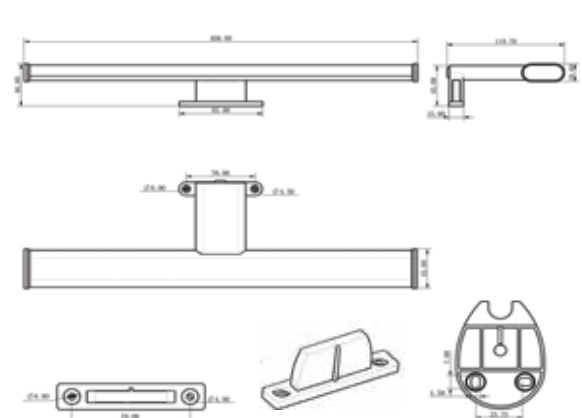

SylMirror

The new SylMirror range provides consumers with the latest LED technology in a versatile and practical luminaire.

SylMirror is available in two different shapes – flute and slim – and can be installed in two easy ways – against the wall or above cabinet. It is available in warm white (3000K) and cool white (4000K).

SylMirror is perfect for mirror illumination to enhance the general aesthetics of your bathroom, but can also be used around the house, in the kitchen, living room and bedrooms for cabinet lighting.

SylMirror is an energy efficient solution with an average lifetime of 25,000 hours and is backed by a 2 year warranty for peace of mind.

Features

- 6W and 8W versatile mirror and cabinet lighting luminaires
- Two easy ways to install: against the wall and above cabinet
- Available in two shapes: slim and flute
- Chrome finish
- Available in warm white (3000K) and cool white (4000K)
- Bathroom suitable: IP44 (Zone 2)
- Energy efficient solution with an average lifetime of 25,000h
- Energy class: A++, A+, A
- Non-dimmable
- 2 year warranty

Product information

Code	Description	Voltage (V)	Wattage (W)	Luminous flux (lm)	Efficacy (lm/W)	Beam Angle (°)	CRI	Colour Temperature (K)	IP Rating	IK Rating	Housing Colour	Length (mm)	Width (mm)	Height (mm)	Lifetime (h)
SylMirror															
Slim															
0043213	SylMirror Slim Chrome IP44	220-240	8	560	70	110	≥80	4000	IP44	IK03	Silver & Chrome	400	119.7	46.8	25,000
0043241	SylMirror Slim Chrome IP44	220-240	8	560	70	110	≥80	3000	IP44	IK03	Silver & Chrome	400	119.7	46.8	25,000
Flute															
0043210	SylMirror Flute IP44	220-240	6	540	90	144	≥80	4000	IP44	IK03	Chrome	400	115.3	52.6	25,000
0043235	SylMirror Flute IP44	220-240	6	540	90	144	≥80	3000	IP44	IK03	Chrome	400	115.3	52.6	25,000

Flute