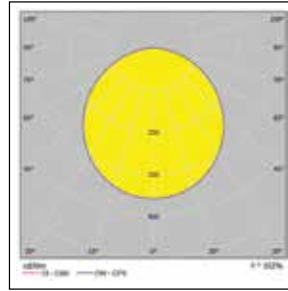

### Dimensions (mm)

SylFlat LED encastré dimmable

SylFlat LED 1000lm rond

SylFlat LED 1400lm / 2000lm rond

SylFlat LED 1400lm carré

SylFlat LED surface dimmable

SylFlat LED 1000lm rond

SylFlat LED 1400lm / 2000lm rond

SylFlat LED 1400lm carré

SylFlat LED  
Downlight à LED dimmable

**Données photométriques**

SylFlat LED dimmable 1000lm rond  
4.000K

SylFlat LED dimmable 1400lm rond  
4.000K

SylFlat LED dimmable 2000lm rond  
4.000K