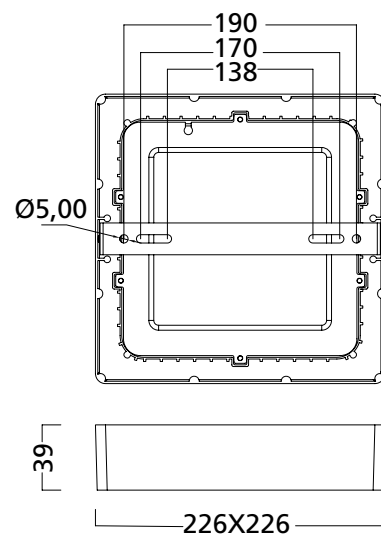

### Dimensions (mm)

SylFlat LED encastré dimmable

SylFlat LED 1000lm rond

SylFlat LED 1400lm / 2000lm rond

SylFlat LED 1400lm carré

SylFlat LED surface dimmable

SylFlat LED 1000lm rond

SylFlat LED 1400lm / 2000lm rond