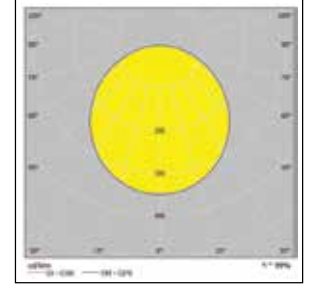

### Dimensions (mm)

SylFlat LED encastré dimmable

SylFlat LED 1000lm rond

SylFlat LED 1400lm / 2000lm rond

SylFlat LED 1400lm carré

SylFlat LED surface dimmable

SylFlat LED 1000lm rond

SylFlat LED 1400lm / 2000lm rond

SylFlat LED 1400lm carré

SylFlat LED  
Downlight à LED dimmable

**Données photométriques**

SylFlat LED dimmable 1000lm rond  
4.000K

SylFlat LED dimmable 1400lm rond  
4.000K

SylFlat LED dimmable 2000lm rond  
4.000K