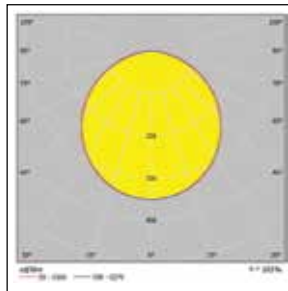

SylFlat LED
Downlight à LED dimmable

Données photométriques