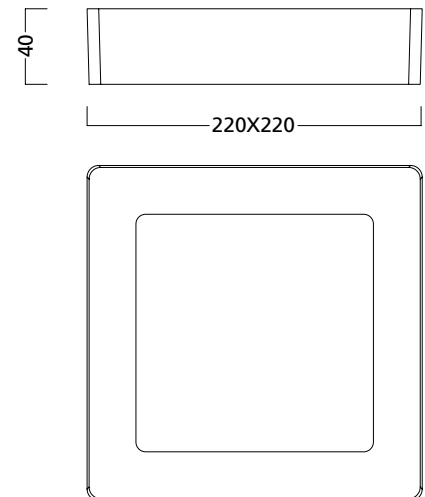

### Dimensions (mm)

SylFlat LED encastré non dimmable

SylFlat LED 1000lm rond

SylFlat LED 1400lm / 2000lm rond

SylFlat LED 1400lm carré

SylFlat LED surface non dimmable

SylFlat LED 1000lm rond

SylFlat LED 1400lm / 2000lm rond