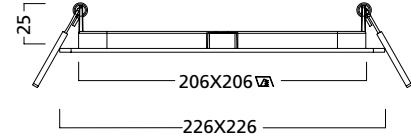

### Dimensions (mm)

SylFlat LED encastré dimmable

SylFlat LED 1000lm rond

SylFlat LED 1400lm / 2000lm rond

SylFlat LED 1400lm carré

SylFlat LED surface dimmable

SylFlat LED 1000lm rond

SylFlat LED 1400lm / 2000lm rond