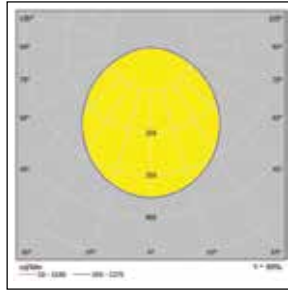

SylFlat LED dimmable 1000lm rond
4.000K

SylFlat LED dimmable 1400lm carré
4.000K