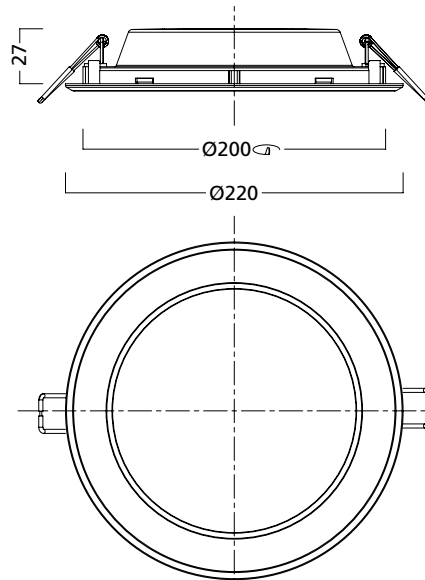

### Dimensions (mm)

SylFlat LED encastré non dimmable

SylFlat LED 1000lm rond

SylFlat LED 1400lm / 2000lm rond

SylFlat LED 1400lm carré

SylFlat LED surface non dimmable

SylFlat LED 1000lm rond

SylFlat LED 1400lm / 2000lm rond