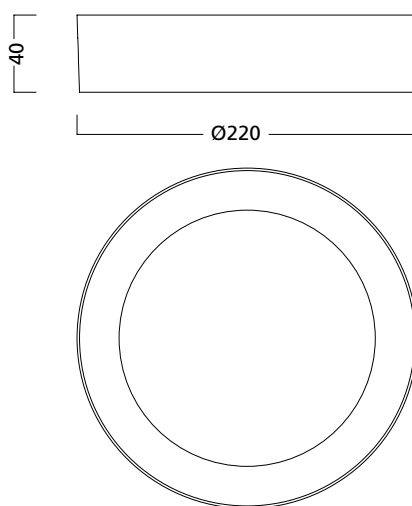

### Dimensions (mm)

SylFlat LED encastré non dimmable

SylFlat LED 1000lm rond

SylFlat LED 1400lm / 2000lm rond

SylFlat LED 1400lm carré

SylFlat LED surface non dimmable

SylFlat LED 1000lm rond

SylFlat LED 1400lm / 2000lm rond