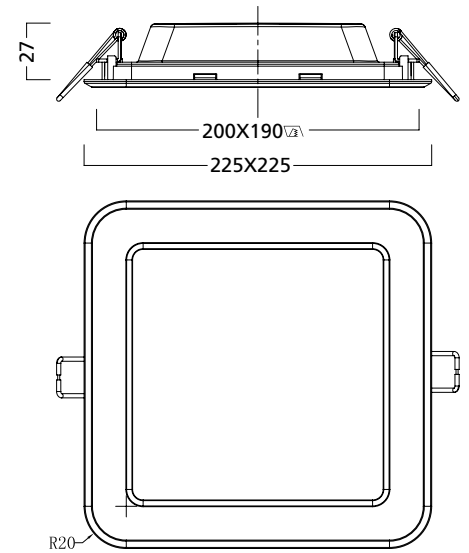

### Dimensions (mm)

SylFlat LED encastré non dimmable

SylFlat LED 1000lm rond

SylFlat LED 1400lm / 2000lm rond

SylFlat LED 1400lm carré

SylFlat LED surface non dimmable

SylFlat LED 1000lm rond

SylFlat LED 1400lm / 2000lm rond