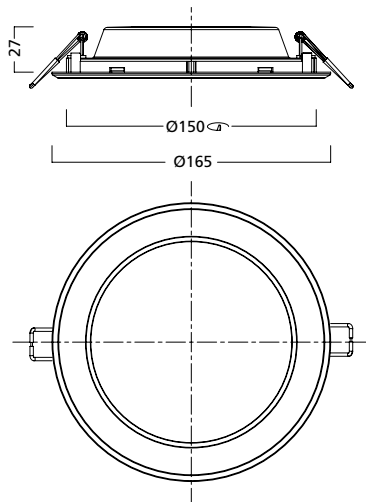

SylFlat LED

Downlight à LED non dimmable

Dimensions (mm)

SylFlat LED encastré non dimmable

SylFlat LED 1000lm rond