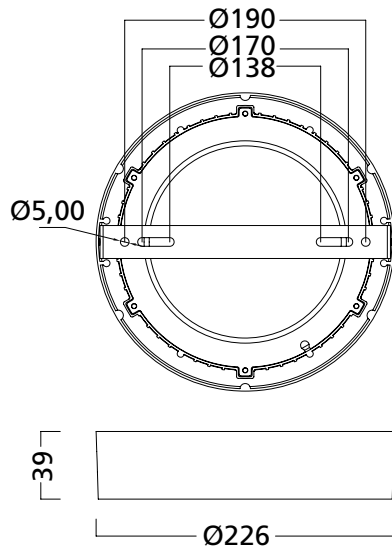

### Dimensions (mm)

SylFlat LED encastré dimmable

SylFlat LED 1000lm rond

SylFlat LED 1400lm / 2000lm rond

SylFlat LED 1400lm carré

SylFlat LED surface dimmable

SylFlat LED 1000lm rond

SylFlat LED 1400lm / 2000lm rond