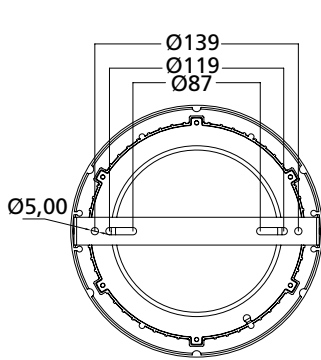

### Dimensions (mm)

SylFlat LED encastré dimmable

SylFlat LED 1000lm rond

SylFlat LED 1400lm / 2000lm rond

SylFlat LED 1400lm carré

SylFlat LED surface dimmable

SylFlat LED 1000lm rond

SylFlat LED 1400lm / 2000lm rond