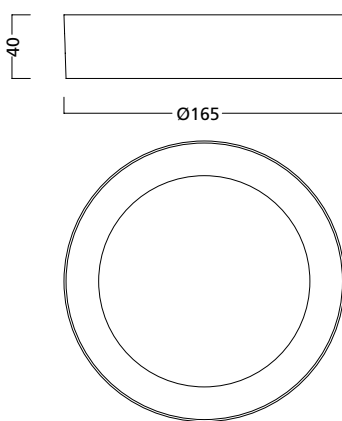

### Dimensions (mm)

SylFlat LED encastré non dimmable

SylFlat LED 1000lm rond

SylFlat LED 1400lm / 2000lm rond

SylFlat LED 1400lm carré

SylFlat LED surface non dimmable

SylFlat LED 1000lm rond

SylFlat LED 1400lm / 2000lm rond