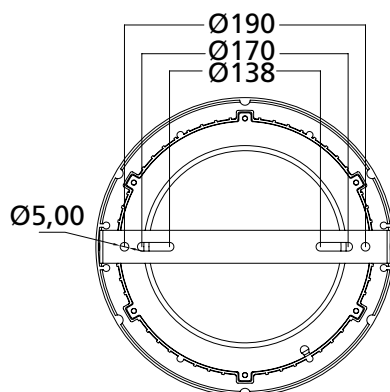

SylFlat LED 1400lm / 2000lm rond