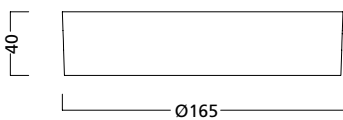

SylFlat LED en saillie non dimmable

SylFlat LED 1000lm rond