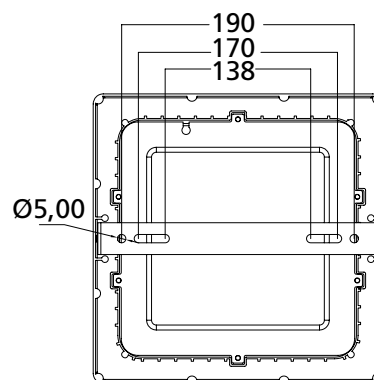

SylFlat LED 1400lm carré