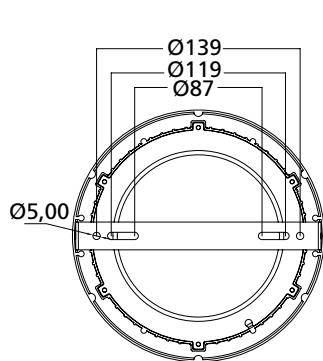

SylFlat LED en saillie dimmable

SylFlat LED 1000lm rond