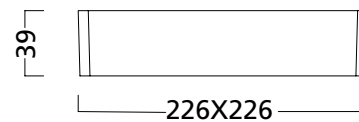

SylFlat LED 1400lm carré