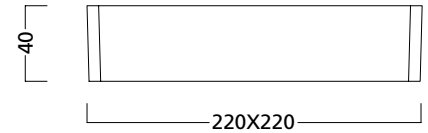

SylFlat LED 1400lm carré