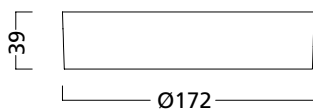

SylFlat LED en saillie dimmable

SylFlat LED 1000lm rond