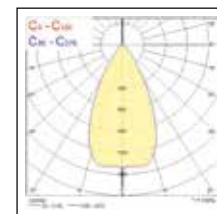

4,000K neutral white