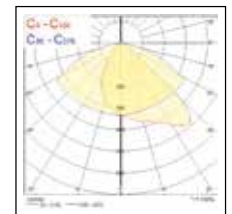

### Dimensions (mm)

### Photometric Data

Sylveo LED - Small

Wide beam

4,000K neutral white

Road Asymmetric beam

4,000K neutral white

Sylveo LED - Medium

4,000K neutral white