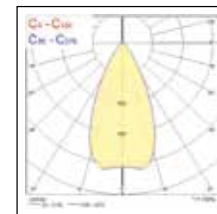

### Dimensions (mm)

### Photometric Data

Sylveo LED - Small

Wide beam

4,000K neutral white

Road Asymmetric beam

4,000K neutral white

Sylveo LED - Medium

4,000K neutral white