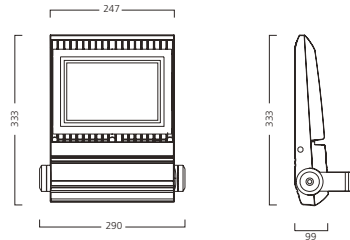

### Dimensions (mm)

### Photometric Data

Sylveo LED - Small

Wide beam

4,000K neutral white

Road Asymmetric beam

4,000K neutral white

Sylveo LED - Medium

4,000K neutral white