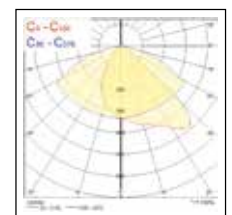

4,000K neutral white