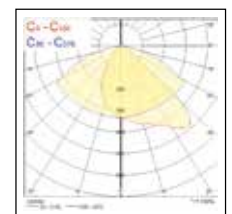

4,000K neutral white