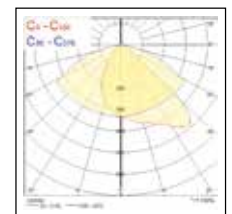

4,000K neutral white