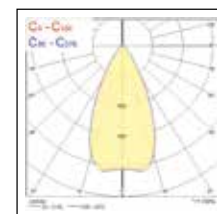

4,000K neutral white