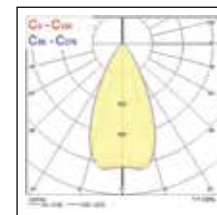

### Dimensions (mm)

### Photometric Data

Sylveo LED - Small

Wide beam

4,000K neutral white

Road Asymmetric beam

4,000K neutral white

Sylveo LED - Medium

4,000K neutral white

4,000K neutral white

Sylveo LED - Large

4,000K neutral white

4,000K neutral white

Sylveo LED - Extra large

4,000K neutral white

4,000K neutral white

Sylveo LED - Extra extra large