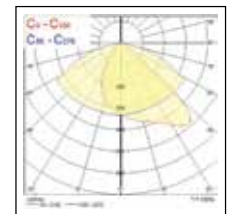

### Dimensions (mm)

### Photometric Data

Sylveo LED - Small

Wide beam

4,000K neutral white

Road Asymmetric beam

4,000K neutral white

Sylveo LED - Medium

4,000K neutral white