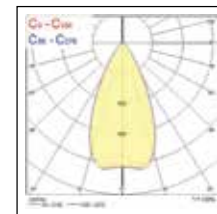

### Dimensions (mm)

### Photometric Data

Sylveo LED - Small

Wide beam

4,000K neutral white

Road Asymmetric beam

4,000K neutral white

Sylveo LED - Medium

4,000K neutral white