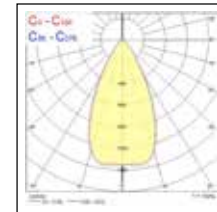

Wide beam

4,000K neutral white