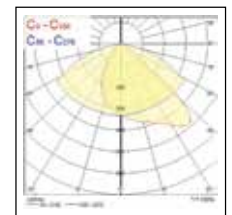

### Dimensions (mm)

### Photometric Data

Sylveo LED - Small

Wide beam

4,000K neutral white

Road Asymmetric beam

4,000K neutral white

Sylveo LED - Medium

4,000K neutral white

4,000K neutral white

Sylveo LED - Large

4,000K neutral white

4,000K neutral white

Sylveo LED - Extra large

4,000K neutral white

4,000K neutral white

Sylveo LED - Extra extra large