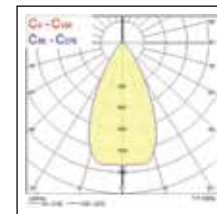

4,000K neutral white