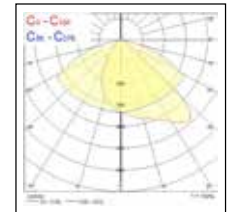

### Dimensions (mm)

### Photometric Data

Sylveo LED - Small

Wide beam

4,000K neutral white

Road Asymmetric beam

4,000K neutral white

Sylveo LED - Medium

4,000K neutral white