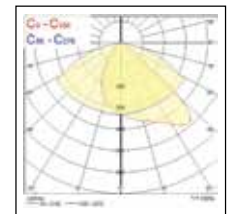

4,000K neutral white