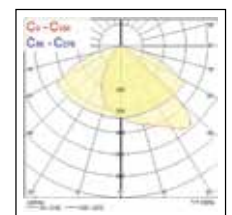

4,000K neutral white