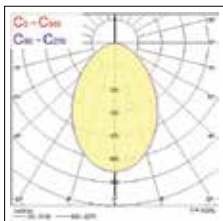

START Downlight IP44

Accessory

Code	Description
2691958	165~240 EMG Pack

Photometric Data

START Downlight 150
IP44 1100lm 830

START Downlight 175
IP44 1425lm 830

START Downlight 205 IP44
1950lm 830

START Downlight 225
IP44 2275lm 830

Dimensions (mm)

Additional Images

START Downlight IP44 Front
& Side

START Downlight IP44 Side

START Downlight IP44 Front

START Downlight IP44 Back

START Downlight IP44

Although every effort has been made to ensure accuracy in the compilation of the technical detail within this publication, specifications and performance data are constantly changing. Current details should therefore be checked with Feilo Sylvania Europe Limited.