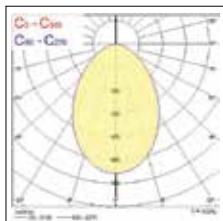

START Downlight IP44

Accessory

Code	Description
2691958	165~240 EMG Pack

Photometric Data

START Downlight 150
IP44 1100lm 830

START Downlight 175
IP44 1425lm 830

START Downlight 205 IP44
1950lm 830

START Downlight 225
IP44 2275lm 830

Dimensions (mm)

Additional Images

START Downlight IP44 Front
& Side

START Downlight IP44 Side

START Downlight IP44 Front

START Downlight IP44 Back

START Downlight IP44

Although every effort has been made to ensure accuracy in the compilation of the technical detail within this publication, specifications and performance data are constantly changing. Current details should therefore be checked with Feilo Sylvania Europe Limited.