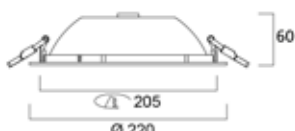

Dimensions (mm)

Additional Images

START Downlight IP44 Front
& Side

START Downlight IP44 Side

START Downlight IP44 Front

START Downlight IP44 Back

START Downlight IP44

Although every effort has been made to ensure accuracy in the compilation of the technical detail within this publication, specifications and performance data are constantly changing. Current details should therefore be checked with Feilo Sylvania Europe Limited.