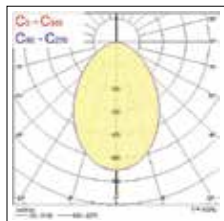

START Downlight IP44

Accessory

Code	Description
2691958	165~240 EMG Pack

Photometric Data

START Downlight 150
IP44 1100lm 830

START Downlight 175
IP44 1425lm 830

START Downlight 205 IP44
1950lm 830

START Downlight 225
IP44 2275lm 830

Dimensions (mm)

Additional Images

START Downlight IP44 Front
& Side

START Downlight IP44 Side

START Downlight IP44 Front

START Downlight IP44 Back

START Downlight IP44

Although every effort has been made to ensure accuracy in the compilation of the technical detail within this publication, specifications and performance data are constantly changing. Current details should therefore be checked with Feilo Sylvania Europe Limited.