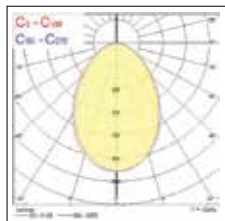

Photometric Data

START Downlight 150
IP44 1100lm 830