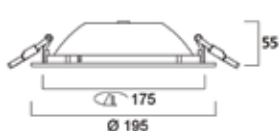

START Downlight IP44

Accessory

Code	Description
2691958	165~240 EMG Pack

Photometric Data

START Downlight 150
IP44 1100lm 830

START Downlight 175
IP44 1425lm 830

START Downlight 205 IP44
1950lm 830

START Downlight 225
IP44 2275lm 830

Dimensions (mm)

Additional Images

START Downlight IP44 Front
& Side

START Downlight IP44 Side

START Downlight IP44 Front

START Downlight IP44 Back

START Downlight IP44

Although every effort has been made to ensure accuracy in the compilation of the technical detail within this publication, specifications and performance data are constantly changing. Current details should therefore be checked with Feilo Sylvania Europe Limited.