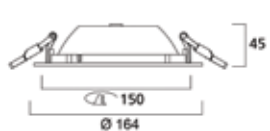

Dimensions (mm)

Additional Images

START Downlight IP44 Front
& Side

START Downlight IP44 Side

START Downlight IP44 Front

START Downlight IP44 Back

START Downlight IP44

Although every effort has been made to ensure accuracy in the compilation of the technical detail within this publication, specifications and performance data are constantly changing. Current details should therefore be checked with Feilo Sylvania Europe Limited.