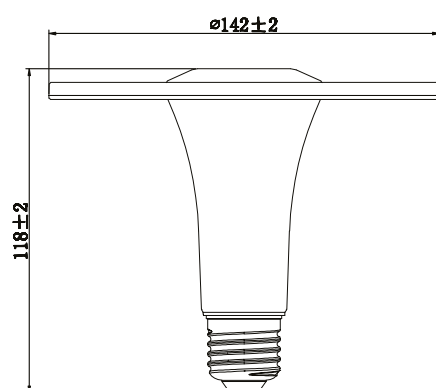

The dimming functionality helps to adapt the brightness to different needs and applications.

ToLEDo™ Radiance is available in white and black finish and in two variants: 142mm diameter and 190mm diameters. Both versions are available in 2700K and 4000K.

Features

- Stylish and innovative solution
- Fluid design – easily blend with the ambience and change the look and feel of the room
- Uniform light distribution with an element of direct/indirect lighting
- Dimmable functionality to set the desired light level
- Low glare - suitable for low height installation
- Construction: white or black housing, textured circular reflector and matt diffuser ring
- E27 lamp base, easy-to-install
- 25,000 hours average rated life
- More than 50,000X switching cycles
- 3 years warranty
- Environment-friendly – no mercury and lower CO2 emissions
- High lumen efficacy - up to 101 lm/W
- CRI 80

Dimensions (mm)

ToLEDo™ Radiance 650lm and 806lm

ToLEDo™ Radiance 850lm and 1000lm

ToLEDo™ Radiance range

142mm

White/806lm

Black/650lm

192mm