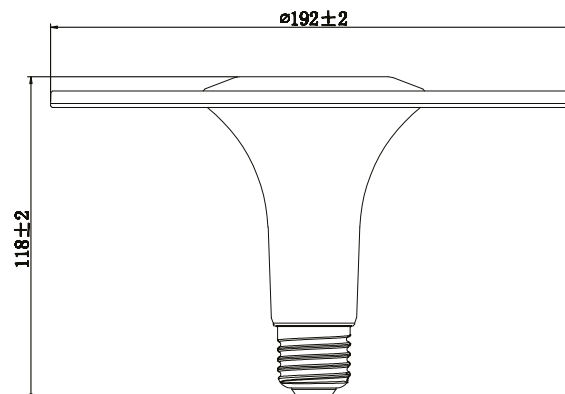

Features

- Stylish and innovative solution
- Fluid design – easily blend with the ambience and change the look and feel of the room
- Uniform light distribution with an element of direct/indirect lighting
- Dimmable functionality to set the desired light level
- Low glare - suitable for low height installation
- Construction: white or black housing, textured circular reflector and matt diffuser ring
- E27 lamp base, easy-to-install
- 25,000 hours average rated life
- More than 50,000X switching cycles
- 3 years warranty
- Environment-friendly – no mercury and lower CO2 emissions
- High lumen efficacy - up to 101 lm/W
- CRI 80

Dimensions (mm)

ToLEDo™ Radiance 650lm and 806lm

ToLEDo™ Radiance 850lm and 1000lm

ToLEDo™ Radiance range

142mm

White/806lm

Black/650lm

192mm