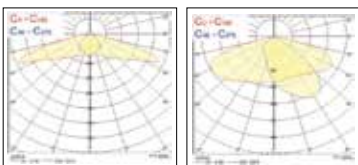

Photocell option

* see ordering guide

Item Code	Description	Colour Temperature (K)	Voltage (V)	Electrical Class	Photocell	System Power consumption (W)	Lumen output (lm)	Efficacy (lm/W)	Weight (kg)	
Small										
0049390	ZEPHYR SML LANT 3300LM 4K 1M CLI GREY	4,000	230 - 240	Class I	No	30	3,300	110	1.43	
0049391	ZEPHYR SML LANT 3300LM 4K 1M CLII GREY	4,000	230 - 240	Class II	No	30	3,300	110	1.43	
Large										
0049392	ZEPHYR LRG LANT 5500LM 4K 2S CLI GREY	4,000	230 - 240	Class I	No	50	5,500	110	2.85	
0049394	ZEPHYR LRG LANT 5500LM 4K 2S CLII GREY	4,000	230 - 240	Class II	No	50	5,500	110	2.85	
0049396	ZEPHYR LRG LANT 8800LM 4K 2S CLI GREY	4,000	230 - 240	Class I	No	80	8,800	110	2.85	
0049398	ZEPHYR LRG LANT 8800LM 4K 2S CLII GREY	4,000	230 - 240	Class II	No	80	8,800	110	2.85	
Large - Photocell										
0049393	ZEPHYR LRG LANT 5500LM 4K 2S CLI GREY PH	4,000	230 - 240	Class I	Yes	50	5,500	110	2.85	
0049395	ZEPHYR LRG LANT 5500LM 4K 2S CLII GREY PH	4,000	230 - 240	Class II	Yes	50	5,500	110	2.85	
0049397	ZEPHYR LRG LANT 8800LM 4K 2S CLI GREY PH	4,000	230 - 240	Class I	Yes	80	8,800	110	2.85	
0049399	ZEPHYR LRG LANT 8800LM 4K 2S CLII GREY PH	4,000	230 - 240	Class II	Yes	80	8,800	110	2.85	

Legend: SML = Small; LRG = Large; 4K = 4,000K Neutral White; 1M = Optic Type 1 Medium; 2S = Optic Type 2 Short; GREY = Grey; PH = Photocell

Photometric data

Small - Optic Type 1M Large - Optic Type 2S

Dimensions (mm)