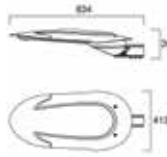

Small

Large

Zodiac

High quality LED lanterns

FEATURES:

- Zodiac LED lantern replaces traditional HID fixtures
- Perfect for amenity including car parks and perimeter lighting
- Three size options: small, medium or large
- Range of lumen packages available: 6,600, 8,800, 13,000 and 22,000lm
- Efficacy up to 110lm/W
- High quality die-cast aluminium housing
- Neutral white (4,000K) colour temperature
- Photocell option available, which allows for operation during dusk to dawn
- Robust build and protection: IK09 and IP66
- Available in Grey RAL 9022 colour finish
- Colour rendering index: Ra 70+
- Supplied with a length of (H05RN-F) mains supply cable
- Zodiac Small fits onto 60mm side entry spigot
- Zodiac Medium and Large has adjustable mounting bracket that allows for use on either 60mm side entry or 60mm post top spigot
- Recommended for mounting heights of 6-12 metres
- Long lifetime of 50,000 hours at L70 B50

Legend: SML = Small; MED = Medium; LRG = Large; 4K = 4,000K Neutral White; T4 = Optic Type 4; GREY = Grey; PH = Photocell

Zodiac LED lantern

High quality LED lanterns

Photometric data

Small

Medium

Large

Dimensions (mm)

Small

Medium

Large

www.feilosylvania.com

T: F:
 Email:

Although every effort has been made to ensure accuracy in the compilation of the technical detail within this publication, specifications and performance data are constantly changing. Current details should therefore be checked with Feilo Sylvania Europe Limited.