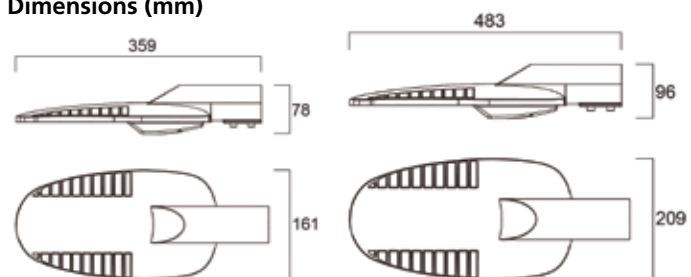

Photocell option

* see ordering guide

Item Code	Description	Colour Temperature (K)	Voltage (V)	Electrical Class	Photocell	System Power consumption (W)	Lumen output (lm)	Efficacy (lm/W)	Weight (kg)	
Small										
0049390	ZEPHYR SML LANT 3300LM 4K 1M CLI GREY	4,000	230 - 240	Class I	No	30	3,300	110	1.43	
0049391	ZEPHYR SML LANT 3300LM 4K 1M CLII GREY	4,000	230 - 240	Class II	No	30	3,300	110	1.43	
Large										
0049392	ZEPHYR LRG LANT 5500LM 4K 2S CLI GREY	4,000	230 - 240	Class I	No	50	5,500	110	2.85	
0049394	ZEPHYR LRG LANT 5500LM 4K 2S CLII GREY	4,000	230 - 240	Class II	No	50	5,500	110	2.85	
0049396	ZEPHYR LRG LANT 8800LM 4K 2S CLI GREY	4,000	230 - 240	Class I	No	80	8,800	110	2.85	
0049398	ZEPHYR LRG LANT 8800LM 4K 2S CLII GREY	4,000	230 - 240	Class II	No	80	8,800	110	2.85	
Large - Photocell										
0049393	ZEPHYR LRG LANT 5500LM 4K 2S CLI GREY PH	4,000	230 - 240	Class I	Yes	50	5,500	110	2.85	
0049395	ZEPHYR LRG LANT 5500LM 4K 2S CLII GREY PH	4,000	230 - 240	Class II	Yes	50	5,500	110	2.85	
0049397	ZEPHYR LRG LANT 8800LM 4K 2S CLI GREY PH	4,000	230 - 240	Class I	Yes	80	8,800	110	2.85	
0049399	ZEPHYR LRG LANT 8800LM 4K 2S CLII GREY PH	4,000	230 - 240	Class II	Yes	80	8,800	110	2.85	

Legend: SML = Small; LRG = Large; 4K = 4,000K Neutral White; 1M = Optic Type 1 Medium; 2S = Optic Type 2 Short; GREY = Grey; PH = Photocell

Photometric data

Small - Optic Type 1M Large - Optic Type 2S

Dimensions (mm)