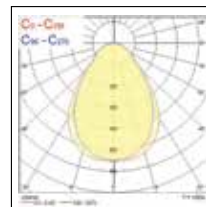

Dati fotometrici

Start Flat Panel LED 600 x 600mm Alto Flusso e Alta Efficienza - 3000K

Start Flat Panel LED 600 x 600mm Alto Flusso e Alta Efficienza - 4000K

Start Flat Panel LED 600 x 600mm UGR19 - 3000K