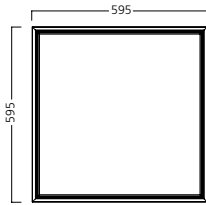

Start Flat Panel LED 1200 x 600mm - 4000K

Start Flat Panel LED

Pannelli LED per installazione a incasso, plafone o sospensione

Dimensioni (mm)

Moduli 600x600mm

600mm x 600mm

Moduli UGR19 600x600mm

600mm x 600mm