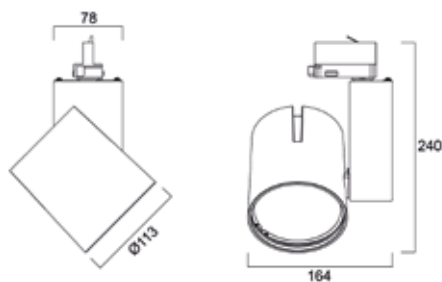

Legend: S = Small; L = Large; NB = Narrow Beam; MB = Medium Beam; WB = Wide Beam; RA80 = CRI>80; RA90 = CRI>90; All luminaires are supplied with Global Track Adapter and non-dimmable

Dimensions