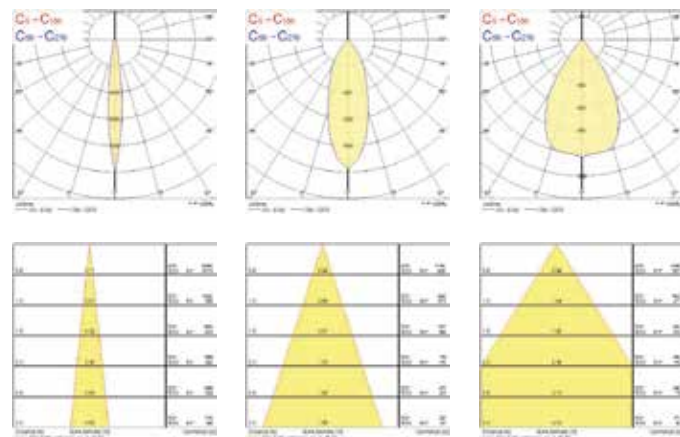

Legend: S = Small; L = Large; NB = Narrow Beam; MB = Medium Beam; WB = Wide Beam; RA80 = CRI>80; RA90 = CRI>90; All luminaires are supplied with Global Track Adapter and non-dimmable

Dimensions

Photometrics