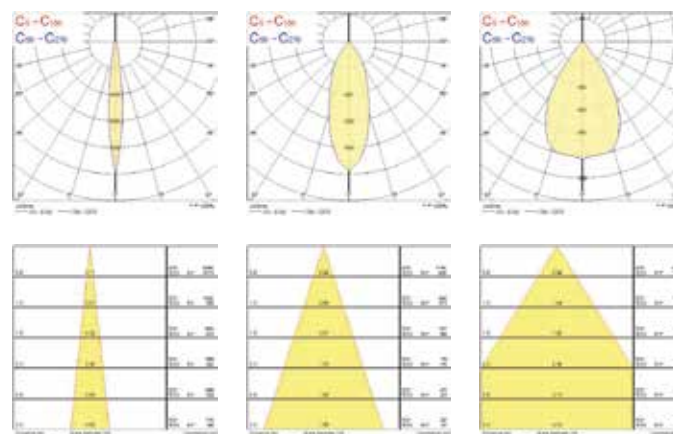

Legend: S = Small; L = Large; NB = Narrow Beam; MB = Medium Beam; WB = Wide Beam; RA80 = CRI>80; RA90 = CRI>90; All luminaires are supplied with Global Track Adapter and non-dimmable

Dimensions

Photometrics