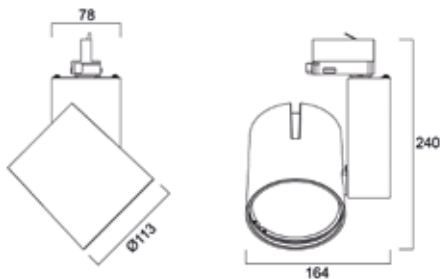

Legend: S = Small; L = Large; NB = Narrow Beam; MB = Medium Beam; WB = Wide Beam; RA80 = CRI>80; RA90 = CRI>90; All luminaires are supplied with Global Track Adapter and non-dimmable

Dimensions