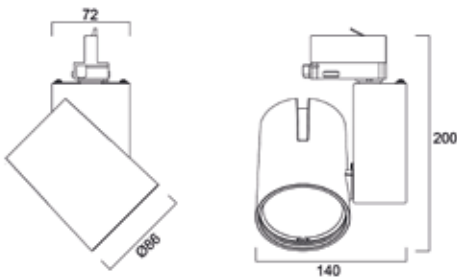

Legend: S = Small; L = Large; NB = Narrow Beam; MB = Medium Beam; WB = Wide Beam; RA80 = CRI>80; RA90 = CRI>90; All luminaires are supplied with Global Track Adapter and non-dimmable

Dimensions