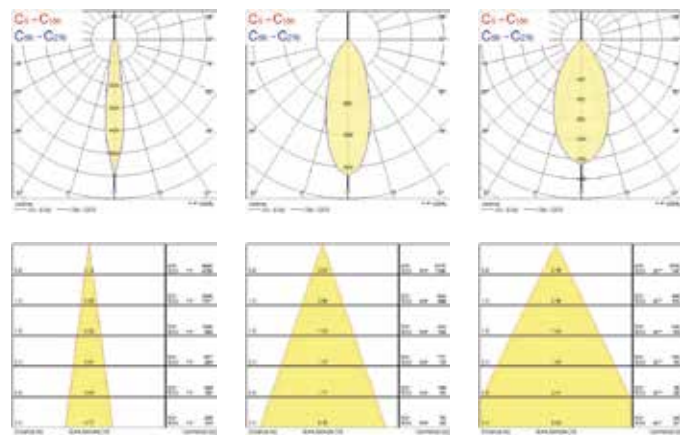

Legend: S = Small; L = Large; NB = Narrow Beam; MB = Medium Beam; WB = Wide Beam; RA80 = CRI>80; RA90 = CRI>90; All luminaires are supplied with Global Track Adapter and non-dimmable

Dimensions

Photometrics