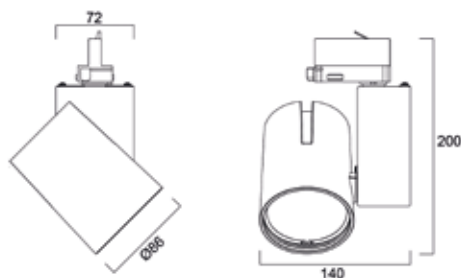

Start Track Spot - Small

Features

- Decorative heat sink design
- Two different light outputs (14 or 24W) up to 2.155lm (4000K)
- High colour rendering index, CRI>90
- Available in 3000K or 4000K colour temperatures
- Available in Narrow, Medium or Wide beam angle
- Long lifetime: 50,000 hours life
- White or Black housing is ideal for Retail applications
- Non dimmable
- For mounting on Global Trac 3 circuit tracks
- IR/UV free light source without heat radiation
- LED technology provides an energy efficient solution with reduced maintenance costs
- Energy Class: A++, A+, A
- Electrical Safety Class II, IP20, IK02

Legend: S = Small; L = Large; NB = Narrow Beam; MB = Medium Beam; WB = Wide Beam; RA80 = CRI>80; RA90 = CRI>90; All luminaires are supplied with Global Track Adapter and non-dimmable

Dimensions

Photometrics