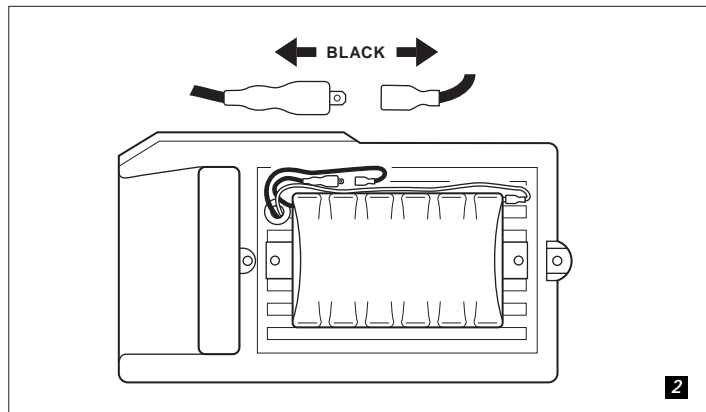

# REPLACEMENT BATTERY PACK INSAVER TCT

| Spareparts |         |         |
|------------|---------|---------|
|            | Art.nr. | Cells   |
| 18W        | 3000518 | 4x 1,2V |
| 26W        | 3000526 | 6x 1,2V |
| 32W        | 3000527 | 5x 1,2V |