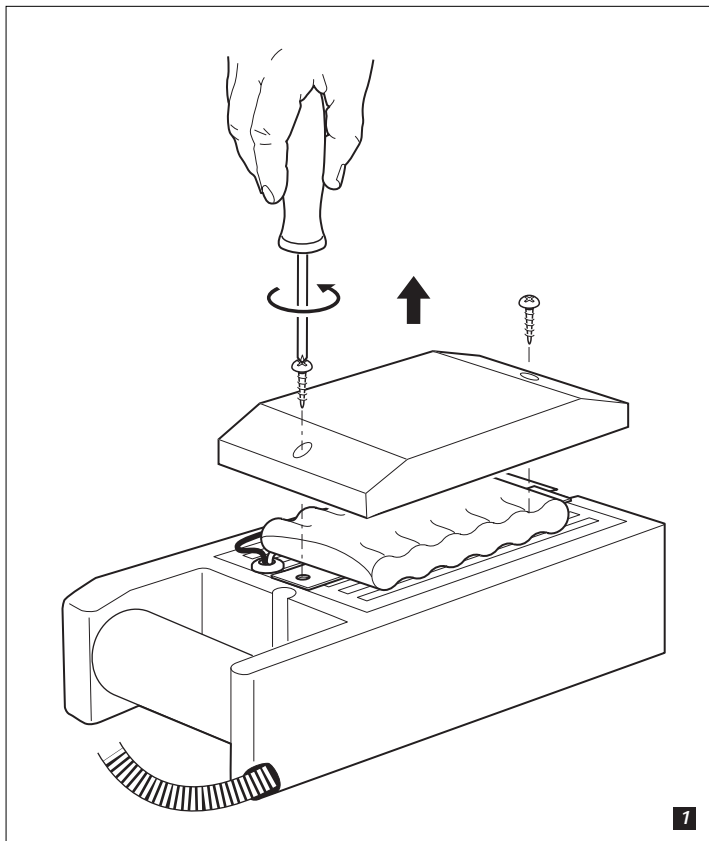

# REPLACEMENT BATTERY PACK INSAVER TCT

| Spareparts |         |         |
|------------|---------|---------|
|            | Art.nr. | Cells   |
| 18W        | 3000518 | 4x 1,2V |
| 26W        | 3000526 | 6x 1,2V |
| 32W        | 3000527 | 5x 1,2V |