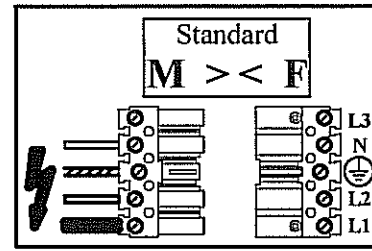

FTS

0059910 - 0059953

These products must be Earthed

IS1439

230-240V
2.5mm² Min