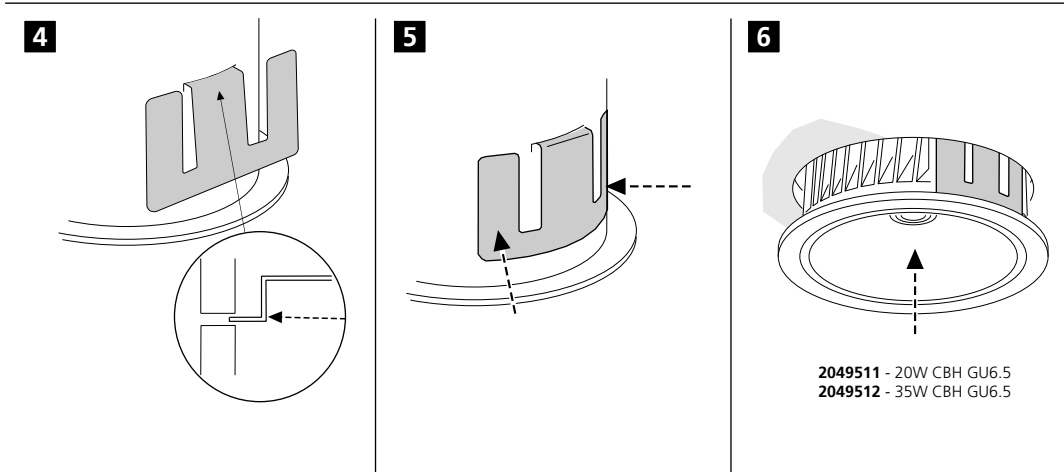

2049511 2049512

! X IP65 (2050668 2050670 2050672 2050674 2050676 2050678)

- Shallow Dish - IP44**
2017373 2017374 2017375
2017376 2019080
- Floating Glass**
2017400 2017401 2017402
2008750 2008752
- Shallow Ring**
2017360 2017361 2017362
2017363
- Glow Ring**
2017380 2017381 2017382
2017383 2017384 2017385
- Deep Decorative Ring**
2017364 2017365 2017366
2017367
- 2017368 2017369 2017370
2017371 2017372
- Metal Ring**
2017377 2017378 2017379
- Micro Kometa Ring**
2049561
- Micro Glass Dish**
2049563 2049564
- Micro Floating Glass Stack**
2049565 2049566