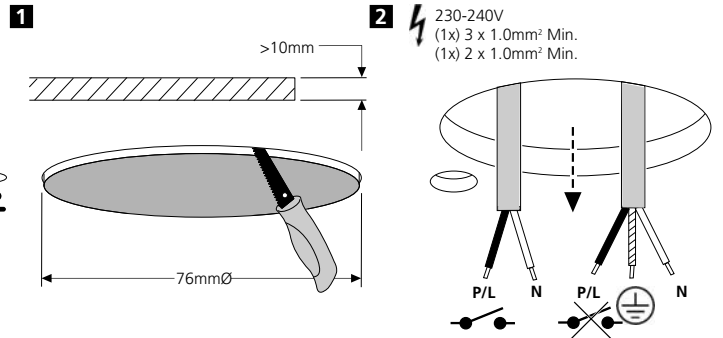

! ~~X~~ IP65 (2050668 2050670 2050672 2050674 2050676 2050678)

- Shallow Dish - IP44**  
2017373 2017374 2017375  
2017376 2019080
- Floating Glass**  
2017400 2017401 2017402  
2008750 2008752
- Shallow Ring**  
2017360 2017361 2017362 2017363
- Glow Ring**  
2017380 2017381 2017382  
2017383 2017384 2017385
- Deep Decorative Ring**  
2017364 2017365 2017366 2017367  
2017368 2017369 2017370 2017371  
2017372
- Metal Ring**  
2017377 2017378 2017379
- Micro Kometa Ring**  
2049561
- Micro Glass Dish**  
2049563 2049564
- Micro Floating Glass Stack**  
2049565 2049566