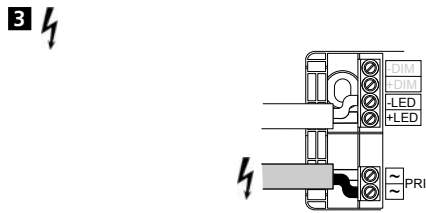

! ~~X~~ IP65 (2050668 2050670 2050672 2050674 2050676 2050678)

- Shallow Dish - IP44**  
2017373 2017374 2017375  
2017376 2019080
- Floating Glass**  
2017400 2017401 2017402  
2008750 2008752
- Shallow Ring**  
2017360 2017361 2017362 2017363
- Glow Ring**  
2017380 2017381 2017382  
2017383 2017384 2017385
- Deep Decorative Ring**  
2017364 2017365 2017366 2017367  
2017368 2017369 2017370 2017371  
2017372
- Metal Ring**  
2017377 2017378 2017379
- Micro Kometa Ring**  
2049561
- Micro Glass Dish**  
2049563 2049564
- Micro Floating Glass Stack**  
2049565 2049566