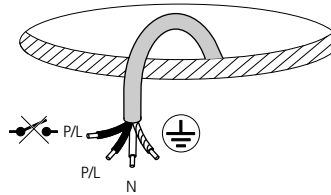

620 x 440 x 150 Min.

If the external cable of this luminaire is damaged, it shall be replaced by a special cable exclusively available from the manufacturer or his agent.

**1**

**i**

**ii**

230-240V~ 50-60Hz  
 4 x 1.0mm<sup>2</sup> Min.