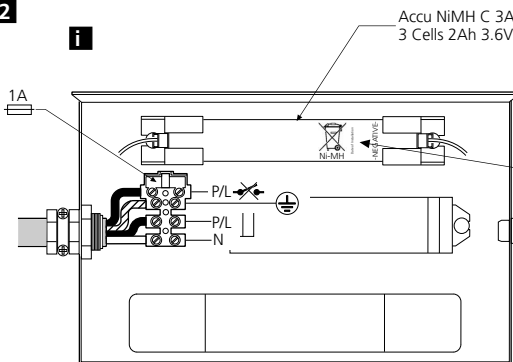

2050737 2050743 2051043 2051759 2052627 2052633
2052639 2052651 2056037 2056044 2056051 2056058
2056065 2056072 2056079 2056086 2056093 2056100
2056107 2056114 2056121 2056128 2056135 2056142
2059044

620 x 440 x 150 Min.

If the external cable of this luminaire is damaged, it shall be replaced by a special cable exclusively available from the manufacturer or his agent.

1

i

ii

230-240V~ 50-60Hz
4 x 1.0mm² Min.

?

2

i

ii

iii

3

i

ii

iii

iv

v

4