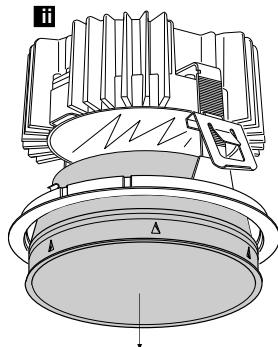

620 x 440 x 150 Min.

If the external cable of this luminaire is damaged, it shall be replaced by a special cable exclusively available from the manufacturer or his agent.

**1**

**i**

**ii**

230-240V~ 50-60Hz  
 4 x 1.0mm<sup>2</sup> Min.

**?**

**2**

**i**

**ii**

**iii**

**3**

**i**

**ii**

**iii**

**iv**

**v**

**4**