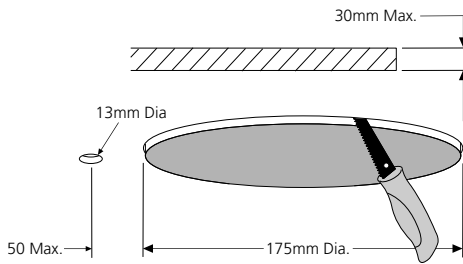

2050737 2050743 2051043 2051759 2052627 2052633  
 2052639 2052651 2056037 2056044 2056051 2056058  
 2056065 2056072 2056079 2056086 2056093 2056100  
 2056107 2056114 2056121 2056128 2056135 2056142  
 2059044

620 x 440 x 150 Min.

If the external cable of this luminaire is damaged, it shall be replaced by a special cable exclusively available from the manufacturer or his agent.

**1**

**i**

**ii**

230-240V~ 50-60Hz  
 4 x 1.0mm<sup>2</sup> Min.