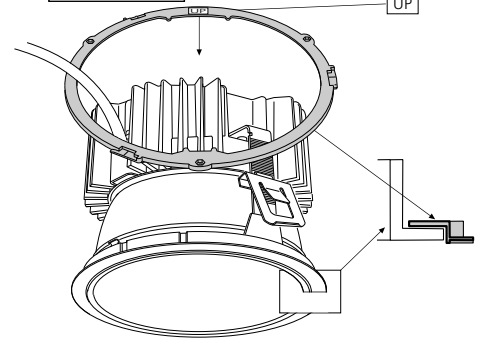

2050737 2050743 2051043 2051759 2052627 2052633
2052639 2052651 2056037 2056044 2056051 2056058
2056065 2056072 2056079 2056086 2056093 2056100
2056107 2056114 2056121 2056128 2056135 2056142
2059044

620 x 440 x 150 Min.

If the external cable of this luminaire is damaged, it shall be replaced by a special cable exclusively available from the manufacturer or his agent.

1

i

ii

230-240V~ 50-60Hz
4 x 1.0mm² Min.

?

2

i

ii

iii

3

i

ii

iii

iv

v

4