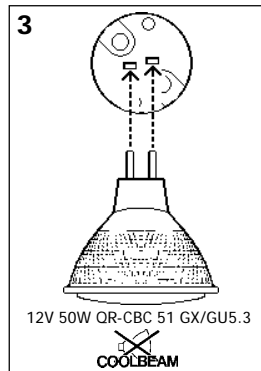

Installation Instructions for: **9134888 9134890**

230/240V 12V 50W Halogen

Fixed

Tilt

Should you have any queries with this product please contact your local Linolite/Lumiance Home Stockist