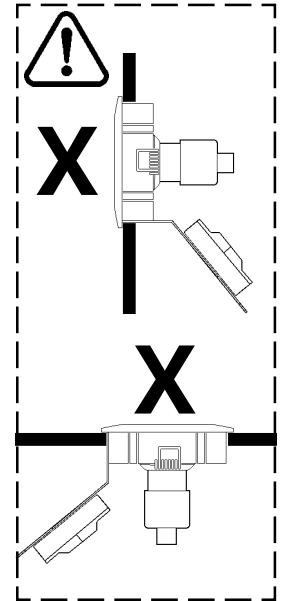

Installation Instructions for: **9134888 9134890**

230/240V 12V 50W Halogen

Fixed

Tilt

Should you have any queries with this product please contact your local Linolite/Lumiance Home Stockist