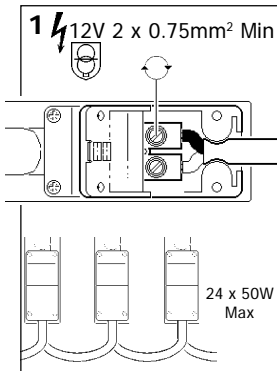

Installation Instructions for: **9134888 9134890**

230/240V 12V 50W Halogen

Fixed

Tilt

Should you have any queries with this product please contact your local Linolite/Lumiance Home Stockist