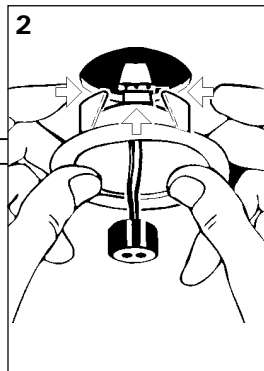

Installation Instructions for: **9134888 9134890**

230/240V 12V 50W Halogen

Fixed

Tilt

Should you have any queries with this product please contact your local Linolite/Lumiance Home Stockist