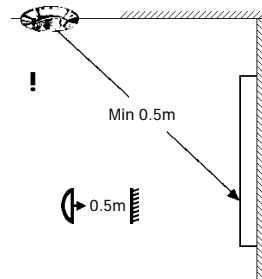

Installation Instructions for: **9134888 9134890**

230/240V 12V 50W Halogen

Fixed

Tilt

Should you have any queries with this product please contact your local Linolite/Lumiance Home Stockist