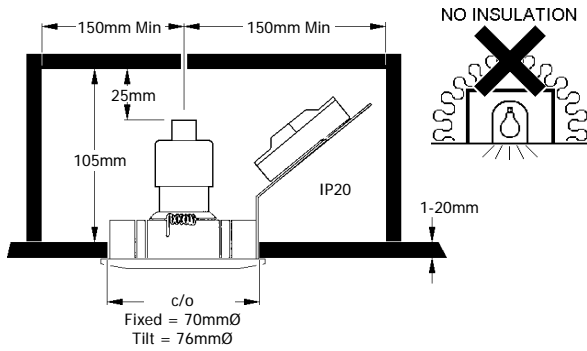

Installation Instructions for: **9134888 9134890**

230/240V 12V 50W Halogen

Fixed

Tilt

Should you have any queries with this product please contact your local Linolite/Lumiance Home Stockist