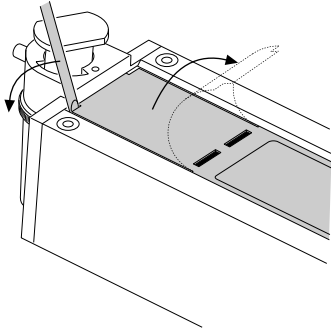

2038962
2038963

230-240V~ 50-60Hz

**Lytespan 3
Lytespan 3 Recessed**

⚡ 230V = 3680W Max.
240V = 3840W Max.

**! THIS UNIT MUST NOT
BE INSTALLED IN
SWITCHED ONLY
INSTALLATIONS!**

**Circuit 'L3' (6A)
MUST BE
PERMANENTLY
'LIVE'**