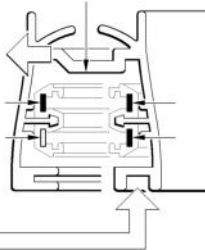

2038962
2038963

230-240V~ 50-60Hz

**Lytespan 3
Lytespan 3 Recessed**

⚡ 230V = 3680W Max.
240V = 3840W Max.

**! THIS UNIT MUST NOT
BE INSTALLED IN
SWITCHED ONLY
INSTALLATIONS!**

**Circuit 'L3' (6A)
MUST BE
PERMANENTLY
'LIVE'**