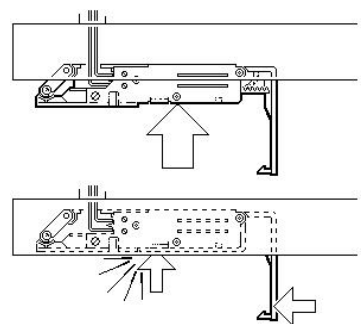

2038962
2038963

230-240V~ 50-60Hz

**Lytespan 3
Lytespan 3 Recessed**

⚡ 230V = 3680W Max.
240V = 3840W Max.

**! THIS UNIT MUST NOT
BE INSTALLED IN
SWITCHED ONLY
INSTALLATIONS!**

**Circuit 'L3' (6A)
MUST BE
PERMANENTLY
'LIVE'**

1

1

2

4

5

6

7

8

9