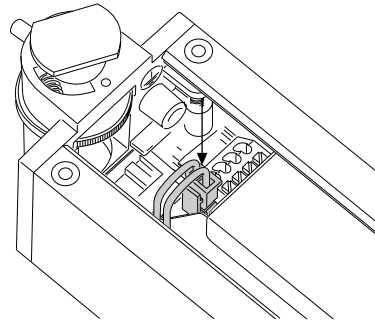

2038962
2038963

230-240V~ 50-60Hz

**Lytespan 3
Lytespan 3 Recessed**

⚡ 230V = 3680W Max.
240V = 3840W Max.

**! THIS UNIT MUST NOT
BE INSTALLED IN
SWITCHED ONLY
INSTALLATIONS!**

**Circuit 'L3' (6A)
MUST BE
PERMANENTLY
'LIVE'**