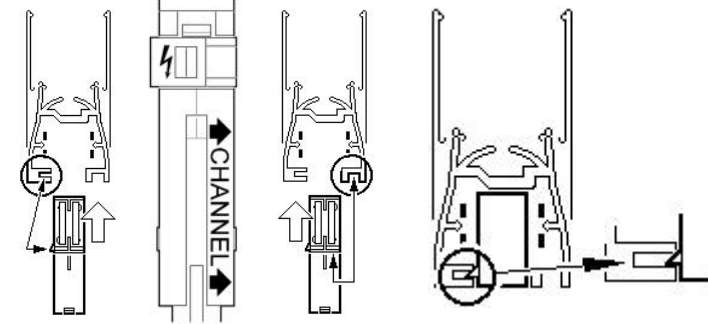

2038962
2038963

230-240V~ 50-60Hz

**Lytespan 3
Lytespan 3 Recessed**

⚡ 230V = 3680W Max.
240V = 3840W Max.

**! THIS UNIT MUST NOT
BE INSTALLED IN
SWITCHED ONLY
INSTALLATIONS!**

**Circuit 'L3' (6A)
MUST BE
PERMANENTLY
'LIVE'**

1

1

2

4

5

6

7

8

9