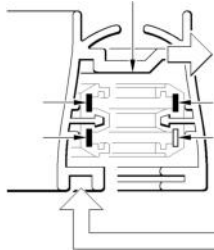

2038962
2038963

230-240V~ 50-60Hz

**Lytespan 3
Lytespan 3 Recessed**

⚡ 230V = 3680W Max.
240V = 3840W Max.

**! THIS UNIT MUST NOT
BE INSTALLED IN
SWITCHED ONLY
INSTALLATIONS!**

**Circuit 'L3' (6A)
MUST BE
PERMANENTLY
'LIVE'**