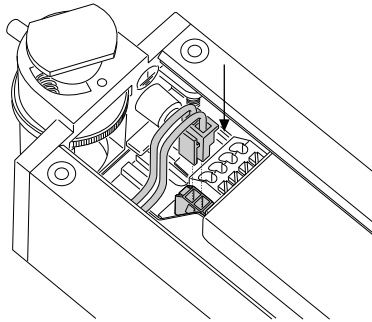

2038962
2038963

230-240V~ 50-60Hz

**Lytespan 3
Lytespan 3 Recessed**

⚡ 230V = 3680W Max.
240V = 3840W Max.

**! THIS UNIT MUST NOT
BE INSTALLED IN
SWITCHED ONLY
INSTALLATIONS!**

**Circuit 'L3' (6A)
MUST BE
PERMANENTLY
'LIVE'**