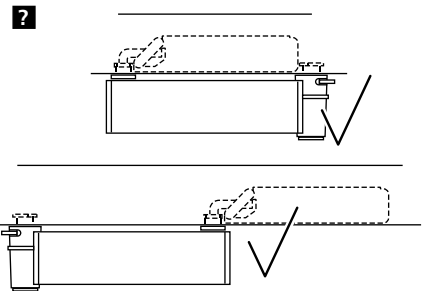

2038962
2038963

230-240V~ 50-60Hz

**Lytespan 3
Lytespan 3 Recessed**

⚡ 230V = 3680W Max.
240V = 3840W Max.

**! THIS UNIT MUST NOT
BE INSTALLED IN
SWITCHED ONLY
INSTALLATIONS!**

**Circuit 'L3' (6A)
MUST BE
PERMANENTLY
'LIVE'**