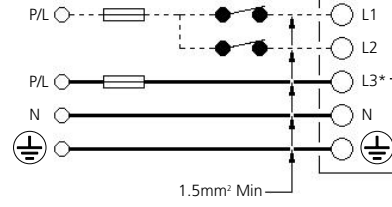

2038962
2038963

230-240V~ 50-60Hz

**Lytespan 3
Lytespan 3 Recessed**

⚡ 230V = 3680W Max.
240V = 3840W Max.

**! THIS UNIT MUST NOT
BE INSTALLED IN
SWITCHED ONLY
INSTALLATIONS!**

**Circuit 'L3' (6A)
MUST BE
PERMANENTLY
'LIVE'**