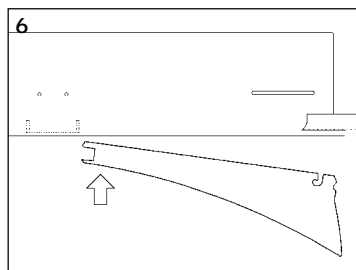

* L = Live N = Neutral ⊕ = Earth = Dimmer D1 = Digital Dimming D2 = Digital Dimming = Switched = UNswitched