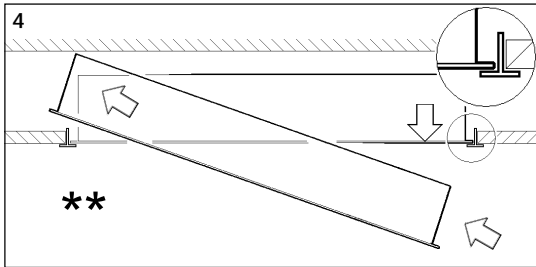

* L = Live N = Neutral ⊕ = Earth = Dimmer D1 = Digital Dimming D2 = Digital Dimming = Switched = UNswitched