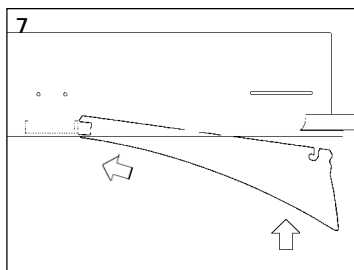

* L = Live N = Neutral ⊕ = Earth = Dimmer D1 = Digital Dimming D2 = Digital Dimming = Switched = UNswitched