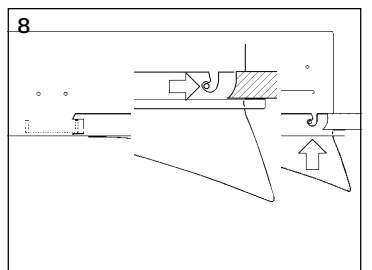

* L = Live N = Neutral ⊕ = Earth = Dimmer D1 = Digital Dimming D2 = Digital Dimming = Switched = UNswitched