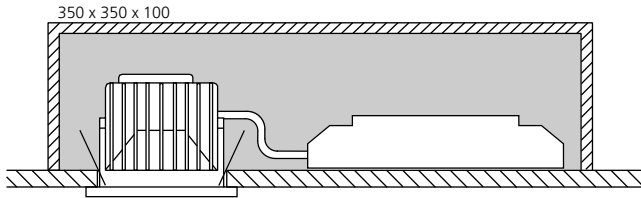

2049513 2049515
 2049517 2049519
 2049521 2049523
 2050661 2050663
 2050665

2 ⚡ 230-240V
 2 x 1.0mm² Min.

! ~~IP65~~ (2050668 2050670 2050672 2050674 2050676 2050678)

- Shallow Dish - IP44**
 2017373 2017374 2017375
 2017376 2019080
- Floating Glass**
 2017400 2017401 2017402
 2008750 2008752
- Shallow Ring**
 2017360 2017361 2017362 2017363
- Glow Ring**
 2017380 2017381 2017382
 2017383 2017384 2017385
- Deep Decorative Ring**
 2017364 2017365 2017366 2017367
 2017368 2017369 2017370 2017371
 2017372
- Metal Ring**
 2017377 2017378 2017379
- Micro Kometa Ring**
 2049561
- Micro Glass Dish**
 2049563 2049564
- Micro Floating Glass Stack**
 2049565 2049566