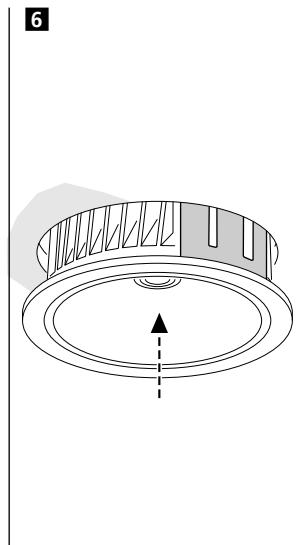

2049513 2049515
 2049517 2049519
 2049521 2049523
 2050661 2050663
 2050665

2 ⚡ 230-240V
 2 x 1.0mm² Min.

! ~~IP65~~ (2050668 2050670 2050672 2050674 2050676 2050678)

- Shallow Dish - IP44**
 2017373 2017374 2017375
 2017376 2019080
- Floating Glass**
 2017400 2017401 2017402
 2008750 2008752
- Shallow Ring**
 2017360 2017361 2017362 2017363
- Glow Ring**
 2017380 2017381 2017382
 2017383 2017384 2017385
- Deep Decorative Ring**
 2017364 2017365 2017366 2017367
 2017368 2017369 2017370 2017371
 2017372
- Metal Ring**
 2017377 2017378 2017379
- Micro Kometa Ring**
 2049561
- Micro Glass Dish**
 2049563 2049564
- Micro Floating Glass Stack**
 2049565 2049566