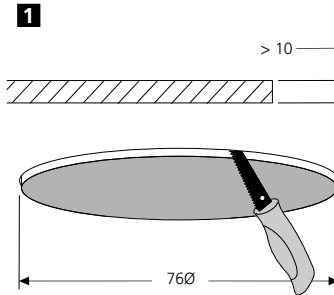

2049513 2049515
 2049517 2049519
 2049521 2049523
 2050661 2050663
 2050665

2 ⚡ 230-240V
 2 x 1.0mm² Min.

! ~~IP65~~ (2050668 2050670 2050672 2050674 2050676 2050678)

- Shallow Dish - IP44**
 2017373 2017374 2017375
 2017376 2019080
- Floating Glass**
 2017400 2017401 2017402
 2008750 2008752
- Shallow Ring**
 2017360 2017361 2017362 2017363
- Glow Ring**
 2017380 2017381 2017382
 2017383 2017384 2017385
- Deep Decorative Ring**
 2017364 2017365 2017366 2017367
 2017368 2017369 2017370 2017371
 2017372
- Metal Ring**
 2017377 2017378 2017379
- Micro Kometa Ring**
 2049561
- Micro Glass Dish**
 2049563 2049564
- Micro Floating Glass Stack**
 2049565 2049566