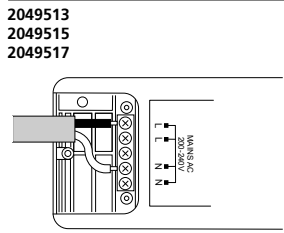

2049513 2049515
 2049517 2049519
 2049521 2049523
 2050661 2050663
 2050665

2 ⚡ 230-240V
 2 x 1.0mm² Min.

! ~~IP65~~ (2050668 2050670 2050672 2050674 2050676 2050678)

- Shallow Dish - IP44**
 2017373 2017374 2017375
 2017376 2019080
- Floating Glass**
 2017400 2017401 2017402
 2008750 2008752
- Shallow Ring**
 2017360 2017361 2017362 2017363
- Glow Ring**
 2017380 2017381 2017382
 2017383 2017384 2017385
- Deep Decorative Ring**
 2017364 2017365 2017366 2017367
 2017368 2017369 2017370 2017371
 2017372
- Metal Ring**
 2017377 2017378 2017379
- Micro Kometa Ring**
 2049561
- Micro Glass Dish**
 2049563 2049564
- Micro Floating Glass Stack**
 2049565 2049566