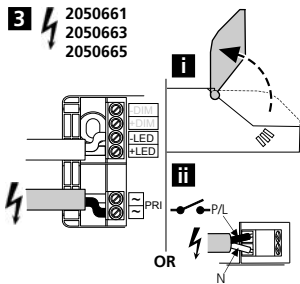

2049513 2049515
 2049517 2049519
 2049521 2049523
 2050661 2050663
 2050665

2 ⚡ 230-240V
 2 x 1.0mm² Min.

! ~~IP65~~ (2050668 2050670 2050672 2050674 2050676 2050678)

- Shallow Dish - IP44**
 2017373 2017374 2017375
 2017376 2019080
- Floating Glass**
 2017400 2017401 2017402
 2008750 2008752
- Shallow Ring**
 2017360 2017361 2017362 2017363
- Glow Ring**
 2017380 2017381 2017382
 2017383 2017384 2017385
- Deep Decorative Ring**
 2017364 2017365 2017366 2017367
 2017368 2017369 2017370 2017371
 2017372
- Metal Ring**
 2017377 2017378 2017379
- Micro Kometa Ring**
 2049561
- Micro Glass Dish**
 2049563 2049564
- Micro Floating Glass Stack**
 2049565 2049566