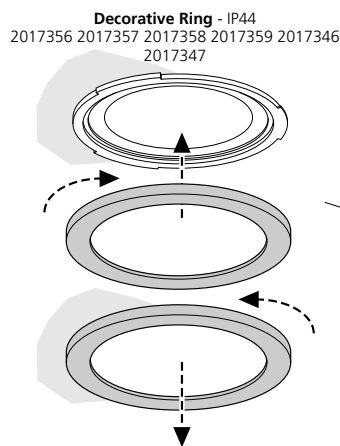

2049513 2049515
 2049517 2049519
 2049521 2049523
 2050661 2050663
 2050665

2 ⚡ 230-240V
 2 x 1.0mm² Min.

! ~~IP65~~ (2050668 2050670 2050672 2050674 2050676 2050678)

- Shallow Dish - IP44**
 2017373 2017374 2017375
 2017376 2019080
- Floating Glass**
 2017400 2017401 2017402
 2008750 2008752
- Shallow Ring**
 2017360 2017361 2017362 2017363
- Glow Ring**
 2017380 2017381 2017382
 2017383 2017384 2017385
- Deep Decorative Ring**
 2017364 2017365 2017366 2017367
 2017368 2017369 2017370 2017371
 2017372
- Metal Ring**
 2017377 2017378 2017379
- Micro Kometa Ring**
 2049561
- Micro Glass Dish**
 2049563 2049564
- Micro Floating Glass Stack**
 2049565 2049566

Kick Reflector
 2017397 2017398 2017399