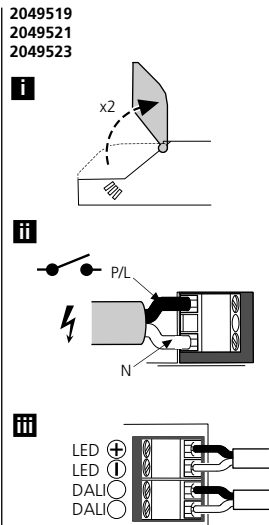

2049513 2049515
 2049517 2049519
 2049521 2049523
 2050661 2050663
 2050665

2 ⚡ 230-240V
 2 x 1.0mm² Min.

! ~~IP65~~ (2050668 2050670 2050672 2050674 2050676 2050678)

- Shallow Dish - IP44**
 2017373 2017374 2017375
 2017376 2019080
- Floating Glass**
 2017400 2017401 2017402
 2008750 2008752
- Shallow Ring**
 2017360 2017361 2017362 2017363
- Glow Ring**
 2017380 2017381 2017382
 2017383 2017384 2017385
- Deep Decorative Ring**
 2017364 2017365 2017366 2017367
 2017368 2017369 2017370 2017371
 2017372
- Metal Ring**
 2017377 2017378 2017379
- Micro Kometa Ring**
 2049561
- Micro Glass Dish**
 2049563 2049564
- Micro Floating Glass Stack**
 2049565 2049566

Kick Reflector
 2017397 2017398 2017399