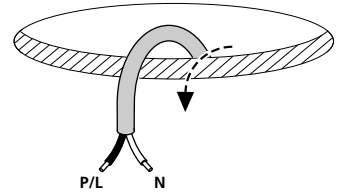

2049513 2049515
 2049517 2049519
 2049521 2049523
 2050661 2050663
 2050665

2 ⚡ 230-240V
 2 x 1.0mm² Min.

! ~~IP65~~ (2050668 2050670 2050672 2050674 2050676 2050678)

- Shallow Dish - IP44**
 2017373 2017374 2017375
 2017376 2019080
- Floating Glass**
 2017400 2017401 2017402
 2008750 2008752
- Shallow Ring**
 2017360 2017361 2017362 2017363
- Glow Ring**
 2017380 2017381 2017382
 2017383 2017384 2017385
- Deep Decorative Ring**
 2017364 2017365 2017366 2017367
 2017368 2017369 2017370 2017371
 2017372
- Metal Ring**
 2017377 2017378 2017379
- Micro Kometa Ring**
 2049561
- Micro Glass Dish**
 2049563 2049564
- Micro Floating Glass Stack**
 2049565 2049566