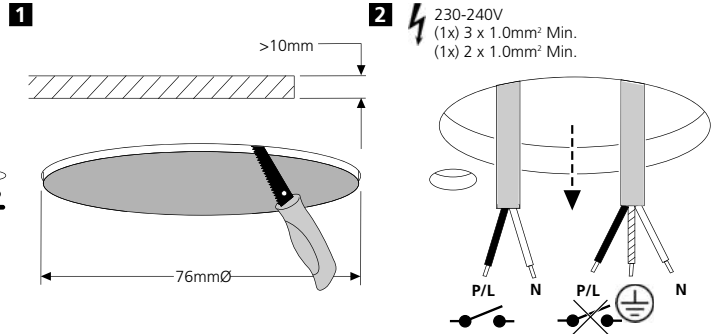

Myriad LED

IS1365D

2050661 2050663 2050665 2050667 2050671 2050675
2050669 2050673 2050677
2050662 2050664 2050666 2050668 2050672 2050676
2050670 2050674 2050678

2049513 2049515 2049517 2049525 2049529 2049533
2050527 2050531 2050535
2049514 2049516 2049518 2049526 2049530 2049534
2049528 2049532 2049536

DALI
2049519 2049521 2049523 2049537 2049541 2049545
2049539 2049543 2049547
2049520 2049522 2049524 2049538 2049542 2049526
2049540 2049544 2049548