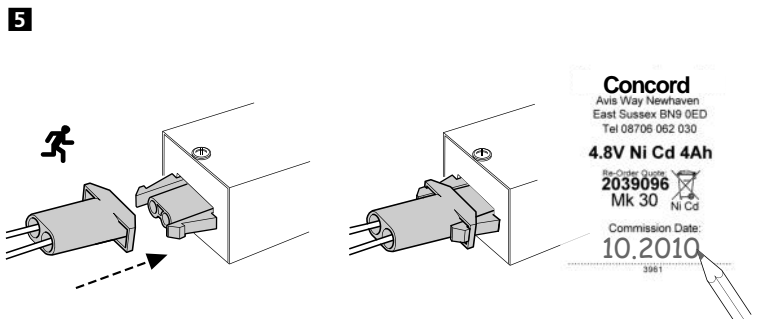

Myriad LED

IS1365D

2050661 2050663 2050665 2050667 2050671 2050675
2050669 2050673 2050677
2050662 2050664 2050666 2050668 2050672 2050676
2050670 2050674 2050678

2049513 2049515 2049517 2049525 2049529 2049533
2050527 2050531 2050535
2049514 2049516 2049518 2049526 2049530 2049534
2049528 2049532 2049536

DALI
2049519 2049521 2049523 2049537 2049541 2049545
2049539 2049543 2049547
2049520 2049522 2049524 2049538 2049542 2049526
2049540 2049544 2049548