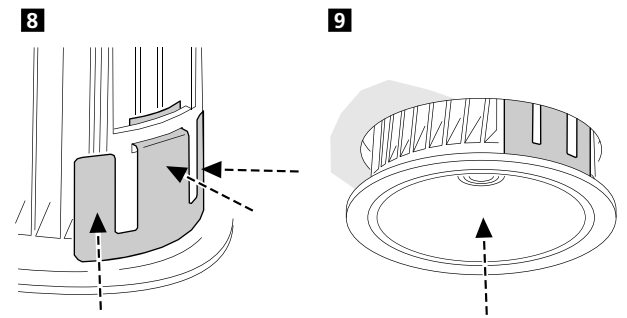

Myriad LED

IS1365D

2050661 2050663 2050665 2050667 2050671 2050675
2050669 2050673 2050677
2050662 2050664 2050666 2050668 2050672 2050676
2050670 2050674 2050678

2049513 2049515 2049517 2049525 2049529 2049533
2050527 2050531 2050535
2049514 2049516 2049518 2049526 2049530 2049534
2049528 2049532 2049536

DALI
2049519 2049521 2049523 2049537 2049541 2049545
2049539 2049543 2049547
2049520 2049522 2049524 2049538 2049542 2049526
2049540 2049544 2049548