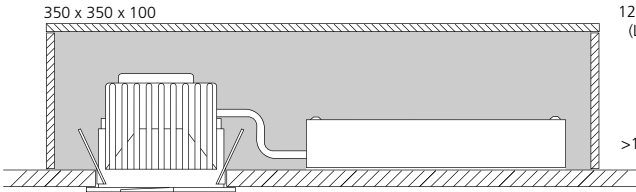

Myriad LED

IS1365D

2050661 2050663 2050665 2050667 2050671 2050675
2050669 2050673 2050677
2050662 2050664 2050666 2050668 2050672 2050676
2050670 2050674 2050678

2049513 2049515 2049517 2049525 2049529 2049533
2050527 2050531 2050535
2049514 2049516 2049518 2049526 2049530 2049534
2049528 2049532 2049536

DALI
2049519 2049521 2049523 2049537 2049541 2049545
2049539 2049543 2049547
2049520 2049522 2049524 2049538 2049542 2049526
2049540 2049544 2049548