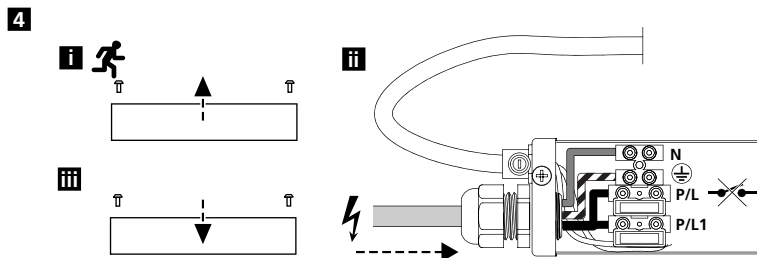

DALI
 2049519 2049521 2049523 2049537 2049541 2049545
 2049539 2049543 2049547
 2049520 2049522 2049524 2049538 2049542 2049526
 2049540 2049544 2049548

! ~~IP65~~ (2050668 2050670 2050672 2050674 2050676 2050678)

- Shallow Dish - IP44**
2017373 2017374 2017375
2017376 2019080
- Floating Glass**
2017400 2017401 2017402
2008750 2008752
- Shallow Ring**
2017360 2017361 2017362 2017363
- Glow Ring**
2017380 2017381 2017382
2017383 2017384 2017385
- Deep Decorative Ring**
2017364 2017365 2017366 2017367
2017368 2017369 2017370 2017371
2017372
- Metal Ring**
2017377 2017378 2017379
- Micro Kometa Ring**
2049561
- Micro Glass Dish**
2049563 2049564
- Micro Floating Glass Stack**
2049565 2049566