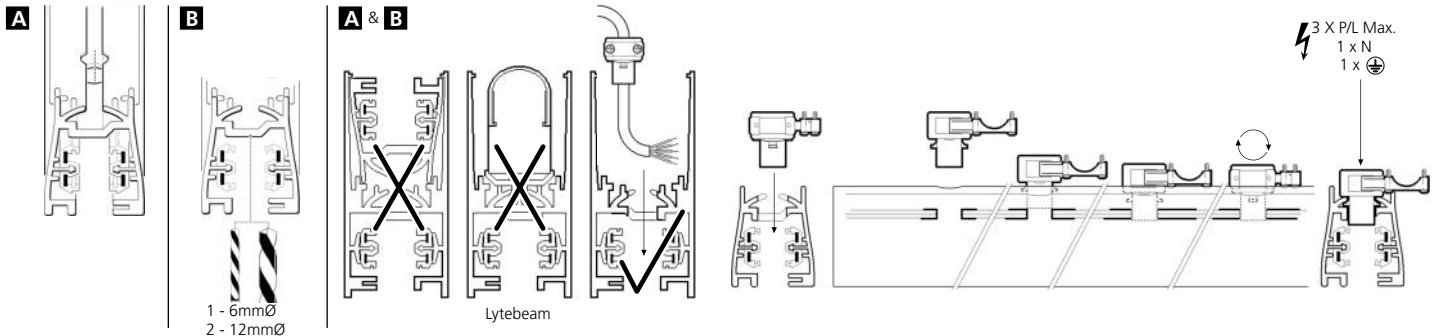

Switch Off
Abschalten
Débrancher
Desconectar
Uitschakelen
Stäng av

Lytespan 3
Lytespan 3 Flanged
Lytebeam

⚡ 400V = 3 x 3680W = 11040W Max.
⚡ 415V = 3 x 3840W = 11520W Max

There can be no closed rings in the wiring and the maximum distance between the gateway and the DALI unit is 300 m.

Lead Length	Minimum Lead Diameter
up to 100 meters	0.5mm ²
100-150 meters	0.75mm ²
above 150 meters	1.5mm ²

The maximum lead length between two connected systems must not exceed 300 meters.

1 LH - 2051488 2051489 2051490