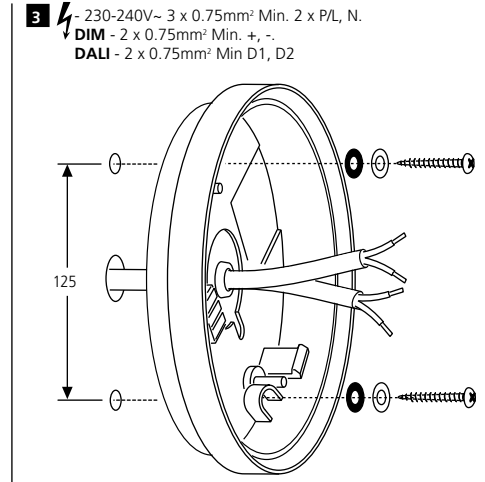

3032843, 44 DB
 3032865, 66 DALI
 3032891, 92 EB

⚡ **! ENSURE DRIVER HAS NOT BEEN POWERED FOR AT LEAST 1(ONE) MINUTE BEFORE CONNECTING LED STRING.**

4 3032843, 44 DB
 3032865, 66 DALI
 3032891, 92 EB