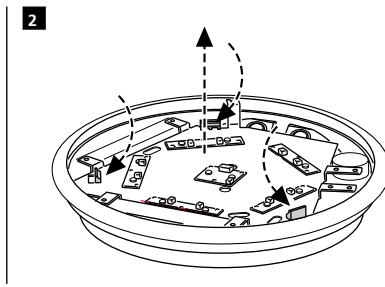

3032825 3032826 EB
 3032855 3032856 DB
 3032877 3032878 DALI

4
 - 230-240V~ 2 x 0.75mm² Min. P/L, N.
 DIM - 2 x 0.75mm² Min. +, -
 DALI - 2 x 0.75mm² Min D1, D2.
 MW - 2 x 0.75mm² Min.

6 ⚡ - 230-240V~ 3 x 0.75mm² Min. 2 x P/L, N. DIM - 2 x 0.75mm² Min. +, -. DALI - 2 x 0.75mm² Min D1, D2.

ENSURE DRIVER HAS **NOT** BEEN POWERED FOR AT LEAST 1(ONE) MINUTE **BEFORE** CONNECTING LED STRING.

3032825 3032826 EB

303255 3032856 DB
 3032877 3032878 DALI

COMMISSIONING DATE	JAN	FEB	MAR	APR
	MAY	JUN	JUL	AUG
	SEP	OCT	NOV	DEC
	2010	2011	2012	2013
	2014	2015	2016	2017
2018	2019	2020	2021	