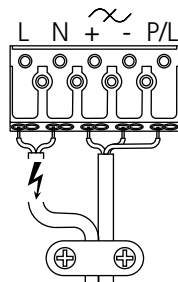

3032825 3032826 EB
 3032855 3032856 DB
 3032877 3032878 DALI

4
 - 230-240V~ 2 x 0.75mm² Min. P/L, N.
 DIM - 2 x 0.75mm² Min. +, -
 DALI - 2 x 0.75mm² Min D1, D2.
 MW - 2 x 0.75mm² Min.

6 ⚡ - 230-240V~ 3 x 0.75mm² Min. 2 x P/L, N. DIM - 2 x 0.75mm² Min. +, -. DALI - 2 x 0.75mm² Min D1, D2.

ENSURE DRIVER HAS **NOT** BEEN POWERED FOR AT LEAST 1(ONE) MINUTE **BEFORE** CONNECTING LED STRING.

3032825 3032826 EB

303255 3032856 DB
 3032877 3032878 DALI

COMMISSIONING DATE	JAN	FEB	MAR	APR
	MAY	JUN	JUL	AUG
	SEP	OCT	NOV	DEC
	2010	2011	2012	2013
	2014	2015	2016	2017
2018	2019	2020	2021	