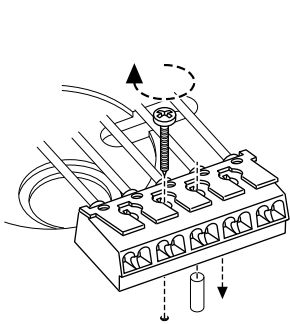

3032825 3032826 EB
 3032855 3032856 DB
 3032877 3032878 DALI

4
 - 230-240V~ 2 x 0.75mm² Min. P/L, N.
 DIM - 2 x 0.75mm² Min. +, -
 DALI - 2 x 0.75mm² Min D1, D2.
 MW - 2 x 0.75mm² Min.

6 ⚡ - 230-240V~ 3 x 0.75mm² Min. 2 x P/L, N. DIM - 2 x 0.75mm² Min. +, -. DALI - 2 x 0.75mm² Min D1, D2.

ENSURE DRIVER HAS **NOT** BEEN POWERED FOR AT LEAST 1(ONE) MINUTE **BEFORE** CONNECTING LED STRING.

3032825 3032826 EB

303255 3032856 DB
 3032877 3032878 DALI

COMMISSIONING DATE	JAN	FEB	MAR	APR
	MAY	JUN	JUL	AUG
	SEP	OCT	NOV	DEC
	2010	2011	2012	2013
	2014	2015	2016	2017
2018	2019	2020	2021	