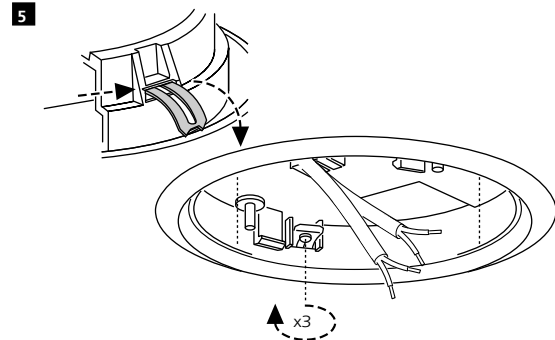

3032825 3032826 EB
 3032855 3032856 DB
 3032877 3032878 DALI

4
 - 230-240V~ 2 x 0.75mm² Min. P/L, N.
 DIM - 2 x 0.75mm² Min. +, -
 DALI - 2 x 0.75mm² Min D1, D2.
 MW - 2 x 0.75mm² Min.

6 ⚡ - 230-240V~ 3 x 0.75mm² Min. 2 x P/L, N. DIM - 2 x 0.75mm² Min. +, -. DALI - 2 x 0.75mm² Min D1, D2.

ENSURE DRIVER HAS **NOT** BEEN POWERED FOR AT LEAST 1(ONE) MINUTE **BEFORE** CONNECTING LED STRING.

3032825 3032826 EB

303255 3032856 DB
 3032877 3032878 DALI

COMMISSIONING DATE	JAN	FEB	MAR	APR
	MAY	JUN	JUL	AUG
	SEP	OCT	NOV	DEC
	2010	2011	2012	2013
	2014	2015	2016	2017
2018	2019	2020	2021	