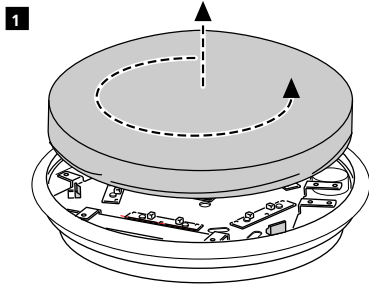

3032825 3032826 EB
 3032855 3032856 DB
 3032877 3032878 DALI

4
 - 230-240V~ 2 x 0.75mm² Min. P/L, N.
 DIM - 2 x 0.75mm² Min. +, -
 DALI - 2 x 0.75mm² Min D1, D2.
 MW - 2 x 0.75mm² Min.

6 ⚡ - 230-240V~ 3 x 0.75mm² Min. 2 x P/L, N. DIM - 2 x 0.75mm² Min. +, -. DALI - 2 x 0.75mm² Min D1, D2.

ENSURE DRIVER HAS **NOT** BEEN POWERED FOR AT LEAST 1(ONE) MINUTE **BEFORE** CONNECTING LED STRING.

3032825 3032826 EB

303255 3032856 DB
 3032877 3032878 DALI

COMMISSIONING DATE	JAN	FEB	MAR	APR
	MAY	JUN	JUL	AUG
	SEP	OCT	NOV	DEC
	2010	2011	2012	2013
	2014	2015	2016	2017
2018	2019	2020	2021	