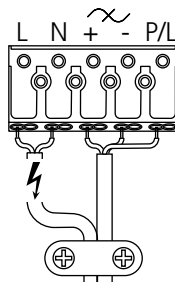

3032825 3032826 EB
 3032855 3032856 DB
 3032877 3032878 DALI

4
 - 230-240V~ 2 x 0.75mm² Min. P/L, N.
 DIM - 2 x 0.75mm² Min. +, -
 DALI - 2 x 0.75mm² Min D1, D2.
 MW - 2 x 0.75mm² Min.

6 ⚡ - 230-240V~ 3 x 0.75mm² Min. 2 x P/L, N. DIM - 2 x 0.75mm² Min. +, -. DALI - 2 x 0.75mm² Min D1, D2.

ENSURE DRIVER HAS **NOT** BEEN POWERED FOR AT LEAST 1(ONE) MINUTE **BEFORE** CONNECTING LED STRING.

3032825 3032826 EB

303255 3032856 DB
 3032877 3032878 DALI

COMMISSIONING DATE	JAN	FEB	MAR	APR
	MAY	JUN	JUL	AUG
	SEP	OCT	NOV	DEC
	2010	2011	2012	2013
	2014	2015	2016	2017
2018	2019	2020	2021	